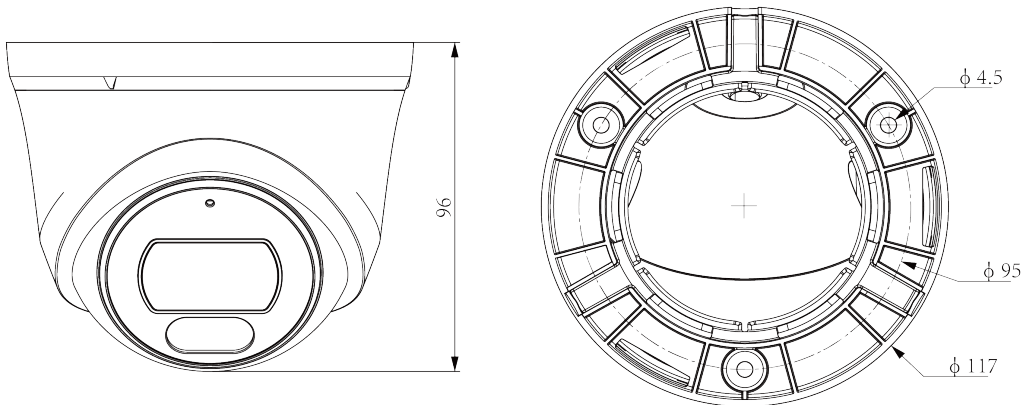

Power Supply	DC12V±25%,Max. 4.5W; PoE:IEEE 802.3af,Max. 5W
Protection	Surge4000V; ESD6000V; IP67
Boundary Dimensions	117(L)117(W)96(H)mm
Package Dimensions	140(L)140(W)120(H)mm
GrossWeight	0.466kg

DIMENSIONS (Unit: mm)