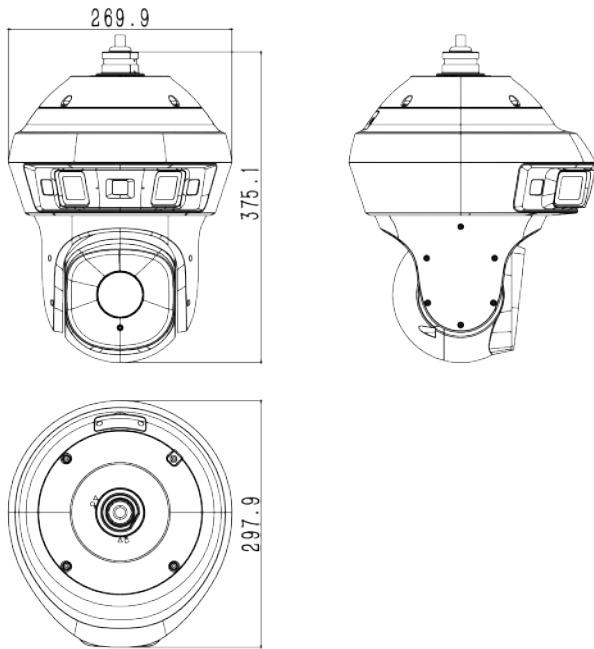

DIMENSIONS (Unit: mm)

ACCESSORIES

DF20Y
Wall Mount

OPTIONAL

DISTRIBUTED BY