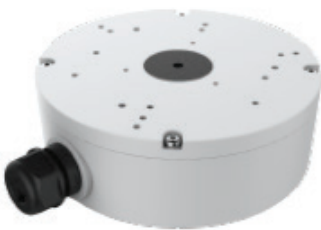

CS-I5LQ T-4mm 5MP Thermography Bullet Camera

Intelligent Series

KEY FEATURES

- Metal housing
- Up to Max. Resolution
- S+265/H.265/H.264B/H.264M/H.264H/Motion JPEG
- Color:0.002Lux@(F1.6,AGC ON),B/W:0Lux with IR
- IR Range 50m
- Built-in Mic, Built-in Speaker
- Support microSD/microSDHC/microSDXC card, up to 512 GB
- Support Smart surveillance
- Support Human/Vehicle Classification
- Operating Conditions -40 -65 (No turning on the light), Humidity 95% or less (no condensation)
- DC12V±25%,MAX 7W, POE 802.3af,MAX 8W
- IP67

Reset Button	Yes
On-board storage	Support microSD/microSDHC/microSDXC card, up to 512 GB
RTC	Yes
Additional interfaces	RS-485
General	
Web Client Language	19 languages Simple Chinese/Traditional Chinese/English/Spanish/Korean/Italian/Turkish/Russian/Thai/ French/Polish/Dutch/Hebrew/Arabic/Vietnamese/German/Ukrainian/Portuguese/Albanian
Operating Temperature	-40 ~65 (No turning on the light)
Operating Humidity	Humidity 95% or less (no condensation)
Storage Temperature	-40 ~65
Storage Humidity	Humidity 95% or less (no condensation)
Power Supply	DC12V±25%,MAX 7W; POE 802.3af,MAX 8W
Protection	Surge4000V; ESD6000V; IP67
Boundary Dimensions	327(L)114(W)105(H)mm
Package Dimensions	360(L)150(W)170(H)mm
GrossWeight	1.85kg

AVAILABLE MODEL

CS-I5LQ T-4mm

DIMENSIONS (Unit: mm)

Assembly diagram of Junction Box

A22

A35_V5.0

A36_V5.0