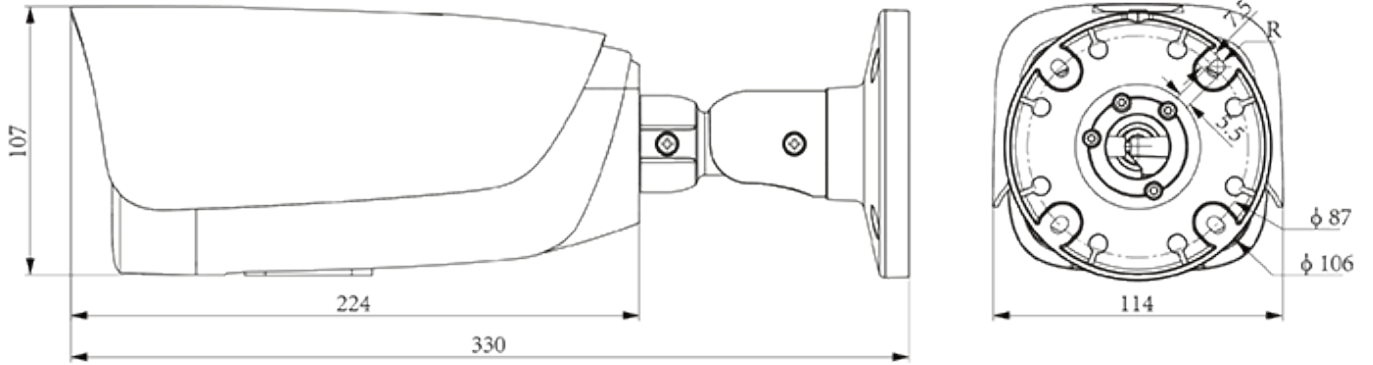

DIMENSIONS (Unit: mm)