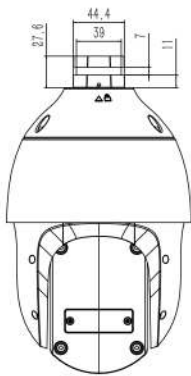

* Listed resolutions are only selectable options. It does not mean that all streams can work at their maximum resolution at the same time.

DIMENSIONS

Unit: mm

INCLUDED

TC-P52BM Spec: 4
Wall Mount

ACCESSORIES