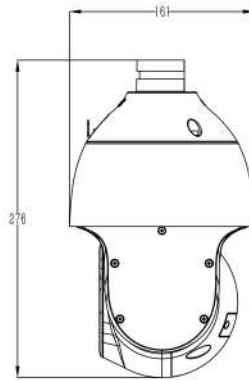

* Listed resolutions are only selectable options. It does not mean that all streams can work at their maximum resolution at the same time.

DIMENSIONS

Unit: mm

INCLUDED

TC-P52BM Spec: 4
Wall Mount

ACCESSORIES