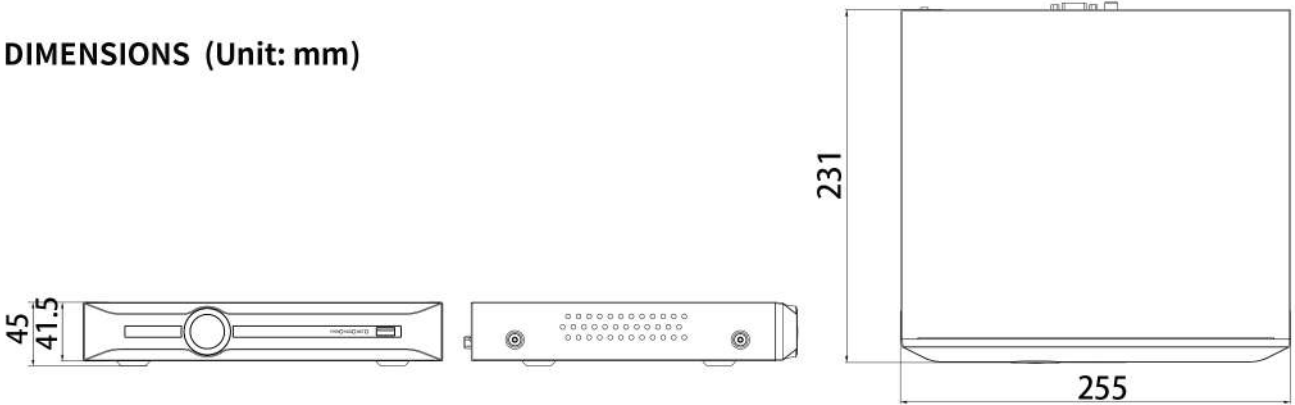

AVAILABLE MODEL
CS-N440 P16H

DIMENSIONS (Unit: mm)

Physical Interfaces

DISTRIBUTED BY