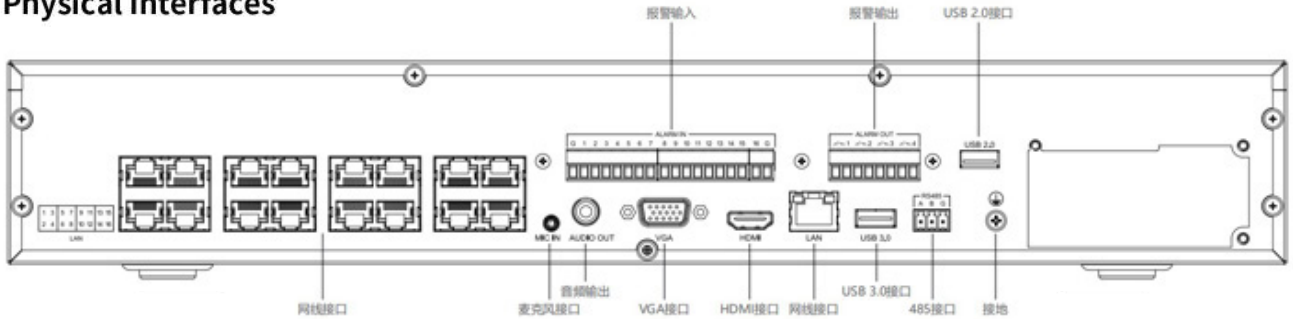

Physical Interfaces