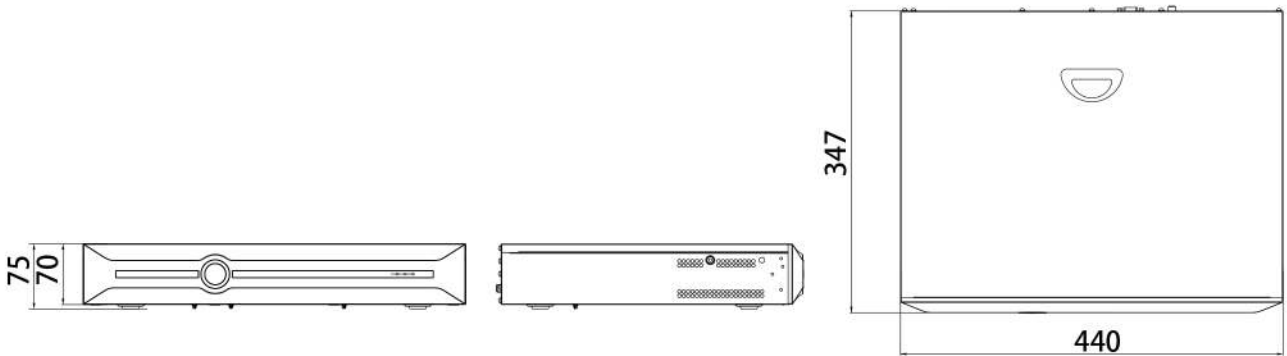

POE

POE Interface	N/A
POE Gross Power	N/A
Power per POE Port	N/A
Max Current per POE Port	N/A

General Parameter

UI Language	Simple Chinese;Traditional Chinese;English;Spanish;Korean;Italian;Turkish;Russian; Thai;French;Polish;Dutch;Hebrew;Arabic;Vietnamese;German;Ukrainian;Portuguese; Albanian
Power Supply	DC12V 5A
Power Consumption	< 15W(HDD not included, idling)
NetWeight	3.3Kg
GrossWeight	5.05Kg
Boundary Dimensions	440(L)347(W)75(H)mm
Package Dimensions	540(L)175(W)455(H)mm
Operating Temperature	-10°C~+55°C
Operating Humidity	10%~90%RH
Storage Temperature	-10°C~+55°C
Storage Humidity	10%~90%RH
Package Kit	Network Video Recorder;Screw pack;Mouse;Power Adapter;European standard power cord; 2Ear plate;4SATA hard disk data cable;2SATA power cord

AVAILABLE MODEL
CS-N440 NHC

DIMENSIONS (Unit: mm)

Physical Interfaces

DISTRIBUTED BY