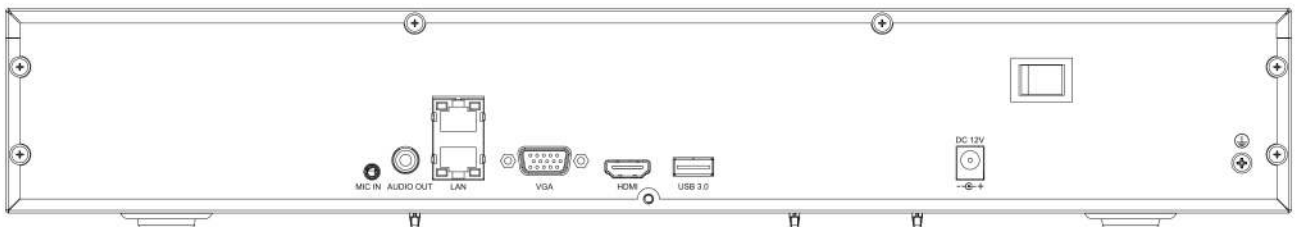

POE

POE Interface	N/A
POE Gross Power	N/A
Power per POE Port	N/A
Max Current per POE Port	N/A

General Parameter

UI Language	Simple Chinese;Traditional Chinese;English;Spanish;Korean;Italian;Turkish;Russian; Thai;French;Polish;Dutch;Hebrew;Arabic;Vietnamese;German;Ukrainian;Portuguese; Albanian
Power Supply	DC12V 5A
Power Consumption	< 15W(HDD not included, idling)
NetWeight	3.3Kg
GrossWeight	5.05Kg
Boundary Dimensions	440(L)347(W)75(H)mm
Package Dimensions	540(L)175(W)455(H)mm
Operating Temperature	-10°C~+55°C
Operating Humidity	10%~90%RH
Storage Temperature	-10°C~+55°C
Storage Humidity	10%~90%RH
Package Kit	Network Video Recorder;Screw pack;Mouse;Power Adapter;European standard power cord; 2Ear plate;4SATA hard disk data cable;2SATA power cord

AVAILABLE MODEL
CS-N440 NHC

DIMENSIONS (Unit: mm)

Physical Interfaces

DISTRIBUTED BY