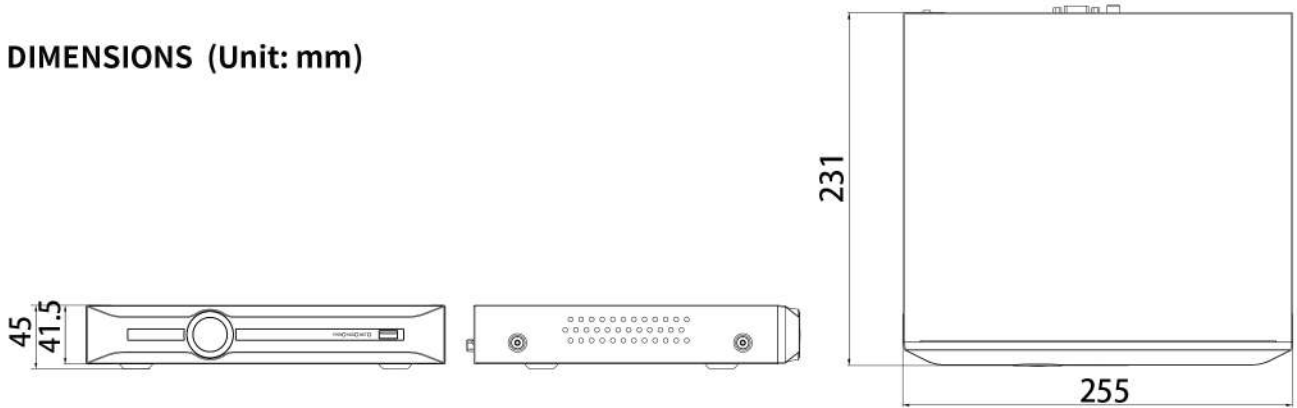

AVAILABLE MODEL
CS-N105 P4

DIMENSIONS (Unit: mm)