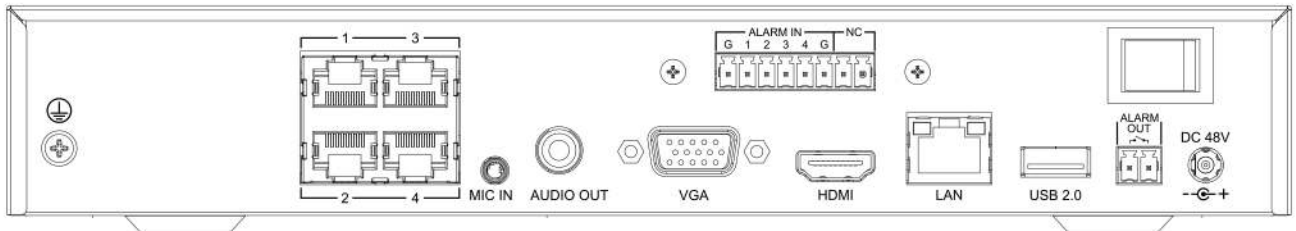

Physical Interfaces

DISTRIBUTED BY

Email: sales@canadasecurity.com
Website: canadasecurity.com

US : +1 301 900 1000
CA : +1 289 800 9000