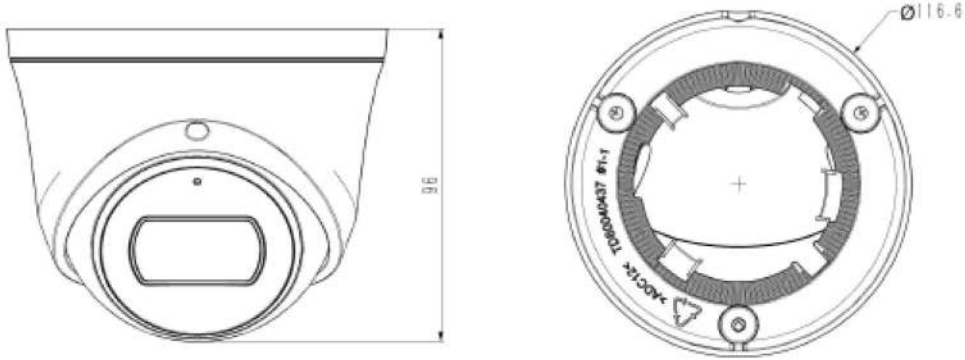

## SPECIFICATIONS

Camera	
Image Sensor	1/2.8" CMOS
Signal System	PAL/NTSC
Min. Illumination	Color: 0.003Lux@ (F1.6, ACG ON), B/W: 0Lux with IR
Shutter Time	1s to 1/100,000s
Day & Night	Dual IR Cut Filter with Auto Switch
Wide Dynamic Range	120dB
Angle Adjustment	pan 0~340°, tilt 0~75°, rotate 0~360°
Lens	
Lens Type	Fixed
Focus	2.8mm
Lens Mount	M12
Aperture	F1.6, Fixed
FOV	Horizontal field of view: 100.1°
Illuminator	
IR LEDs	2
IR Range	Up to 30m
Wavelength	850nm
White LEDs/Warmlights	N/A
Compression Standard	
Video Compression	S+265/H.265/H.264/M-JPEG
Video Bit Rate	32Kbps~16Mbps
Audio Compression	G.711A/G.711U/ADPCM/AAC
Audio Bit Rate	8K~48Kbps
Image	
Max. Resolution	3840×2160
Main Stream	PAL: 20fps (3840×2160, 3072×2048), 25fps (2560×1440, 2304×1296, 1920×1080, 1280×720) NTSC: 20fps (3840×2160, 3072×2048), 30fps (2560×1440, 2304×1296, 1920×1080, 1280×720)
Sub Stream	PAL: 25fps (704 576, 704 288, 640 360, 352 288) NTSC: 30fps (704 480, 704 240, 640 360, 352 240)
Third Stream	PAL: 25fps (704×576, 704×288, 640×360, 352×288) , NTSC: 30fps (704×480, 704×240, 640×480, 352×240)
Image Setting	Saturation, brightness, contrast, sharpness, adjustable by client software or web browser
Image Enhancement	BLC/3D DNR/HLC/Corridor Format
ROI	Support 8 fixed region of coding
OSD	16×16, 32×32, 48×48, 64×64, 96×96, adaptable size, Letters Such as Week, Date, Time, Total 8 Regions
Picture Overlay	Y
Privacy Mask	Yes, 4 regions
Smart Defog	Yes
Feature	
Alarm Trigger	Motion Detection, Mask Alarm, Disk Full, Disk R/W Error, IP Address Conflict, MAC Address Conflict, FTP Server Exception, Voltage Abnormal
Video Analytics	Tripwire, Perimeter
Early Warning(EW)	N/A

# CS-I8XS M-2.8mm

**DIMENSIONS**

**ACCESSORIES**

**A29**  
A29 WALL MOUNT

**TC-P54BM SPEC: V5**  
JUNCTION BOX

**A36**  
POLE MOUNT

**A35**  
CORNER MOUNT

DISTRIBUTED BY