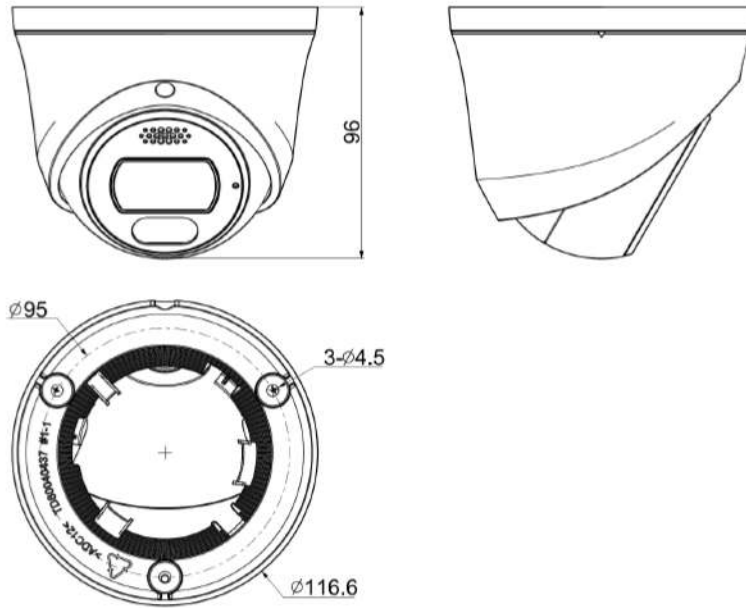

Email: sales@canadasecurity.com
Website: canadasecurity.com

US : +1 301 900 1000
CA : +1 289 800 9000

SPECIFICATIONS

Camera	
Image Sensor	1/2.8" CMOS
Signal System	PAL/NTSC
Min. Illumination	Color: 0.002Lux@ (F1.6, AGC ON), B/W: 0Lux with IR
Shutter Time	1s to 1/100,000s
Day & Night	Dual IR Cut Filter with Auto Switch
Wide Dynamic Range	120dB
Angle Adjustment	Bracket, pan: 0° to 340°, tilt: 0° to 75°, rotate: 0° to 360°
Lens	
Lens Type	Fixed
Focus	2.8mm
Lens Mount	M12
Aperture	F1.6, Fixed
FOV	Horizontal field of view: 105.3° Vertical field of view: 56.9° Diagonal field of view: 127.9°
Illuminator	
IR LEDs	2
IR Range	Up to 30m
Wavelength	850nm
White LEDs/Warmlights	N/A
Range	15-20m
Compression Standard	
Video Compression	S+265/H.265/H.264
Video Bit Rate	32 Kbps~16 Mbps
Audio Compression	G.711A/G.711U/ADPCM_D/AAC_LC
Audio Bit Rate	8K~48Kbps
Image	
Max. Resolution	3840×2160
Main Stream	PAL: 20fps (3840×2160, 3072×2048), 25fps (2560×1440, 2304×1296, 1920×1080, 1280×720) NTSC: 20fps (3840×2160, 3072×2048), 30fps (2560×1440, 2304×1296, 1920×1080, 1280×720)
Sub Stream	PAL: 25fps(704x576, 704x288, 352x288, 640x360) NTSC: 30fps(704x480, 704x240, 352x240, 640x360)
Third Stream	PAL: 25fps(704x576, 704x288, 352x288, 640x480) NTSC: 30fps(704x480, 704x240, 352x240, 640x480)
Image Setting	Saturation, brightness, contrast, sharpness, adjustable by client software or web browser
Image Enhancement	BLC/3D DNR/HLC
ROI	8
OSD	16×16, 32×32, 48×48, 64×64, 96×96, adaptable size, Letters Such as Week, Date, Time, Total 3 Regions
Picture Overlay	Yes
Privacy Mask	Yes, 4 regions
Smart Defog	Yes

* Listed resolutions are only selectable options. It does not mean that all streams can work at their maximum resolution at the same time.

AVAILABLE MODEL

CS-I8XQ 2.8mm

DIMENSIONS (Unit: mm)

ACCESSORIES

TC-P54BM SPEC:V5