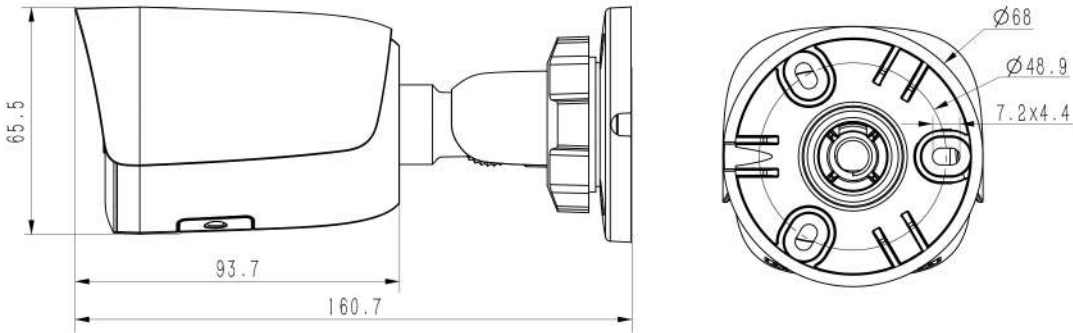

* Listed resolutions are only selectable options. It does not mean that all streams can work at their maximum resolution at the same time.

AVAILABLE MODEL

CS-I8WS M-2.8mm

DIMENSIONS

ACCESSORIES

**A35
CORNER MOUNT**