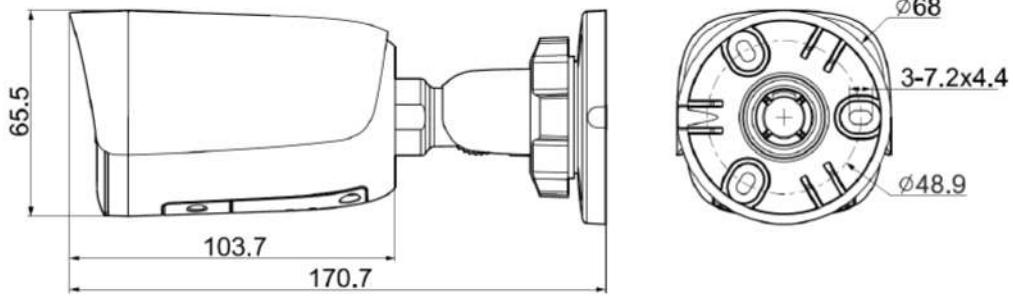

Camera	
Image Sensor	1/2.8" CMOS
Signal System	PAL/NTSC
Min. Illumination	Color: 0.002Lux@ (F1.6, AGC ON), B/W: 0Lux with IR
Shutter Time	1s to 1/100,000s
Day & Night	Dual IR Cut Filter with Auto Switch
Wide Dynamic Range	120dB
Angle Adjustment	Bracket, pan: 0° to 360°, tilt: 0° to 90°, rotate: 0° to 360°
Lens	
Lens Type	Fixed
Focus	2.8mm
Lens Mount	M12
Aperture	F1.6, Fixed
FOV	Horizontal field of view: 105.3°(2.8mm)87.8°(4mm) Vertical field of view: 56.9°(2.8mm)45.1°(4mm) Diagonal field of view: 127.9°(2.8mm)104.9°(4mm)
Illuminator	
White LEDs	2
Whitelight Distance	Up to 30 m
Wavelength	850nm
White LEDs/Warmlights	2
Range	15-20m
Compression Standard	
Video Compression	S+265/H.265/H.264
Video Bit Rate	32 Kbps~16 Mbps
Audio Compression	G.711A/G.711U/ADPCM_D/AAC_LC
Audio Bit Rate	8K~48Kbps
Image	
Max. Resolution	3840x2160
Main Stream	PAL : 20fps (3840x2160 , 3072x2048) , 25fps (2560x1440 , 2304x1296 , 1920x1080 , 1280x720) NTSC: 20fps (3840x2160 , 3072x2048) , 30fps (2560x1440 , 2304x1296 , 1920x1080 , 1280x720)
Sub Stream	PAL: 25fps(704x576 , 704x288 , 352x288 , 640x360) NTSC: 30fps(704x480 , 704x240 , 352x240 , 640x360)
Third Stream	PAL : 25fps(704x576 , 704x288 , 352x288 , 640x480) NTSC: 30fps(704x480 , 704x240 , 352x240 , 640x480)
Image Setting	Saturation, brightness, contrast, sharpness, adjustable by client software or web browser
Image Enhancement	BLC/3D DNR/HLC
ROI	8
OSD	16x16, 32x32, 48x48, 64x64, 96x96, adaptable size, Letters Such as Week, Date, Time, Total 3 Regions
Picture Overlay	Yes
Privacy Mask	Yes, 4 regions
Defog	Yes
Feature	
Alarm Trigger	Motion Detection, Mask Alarm, IP Address Conflict
Video Analytics	Tripwire, Perimeter
Early Warning(EW)	Yes

* Listed resolutions are only selectable options. It does not mean that all streams can work at their maximum resolution at the same time.

AVAILABLE MODEL

CS-I8WQ 2.8mm

DIMENSIONS (Unit: mm)

DISTRIBUTED BY