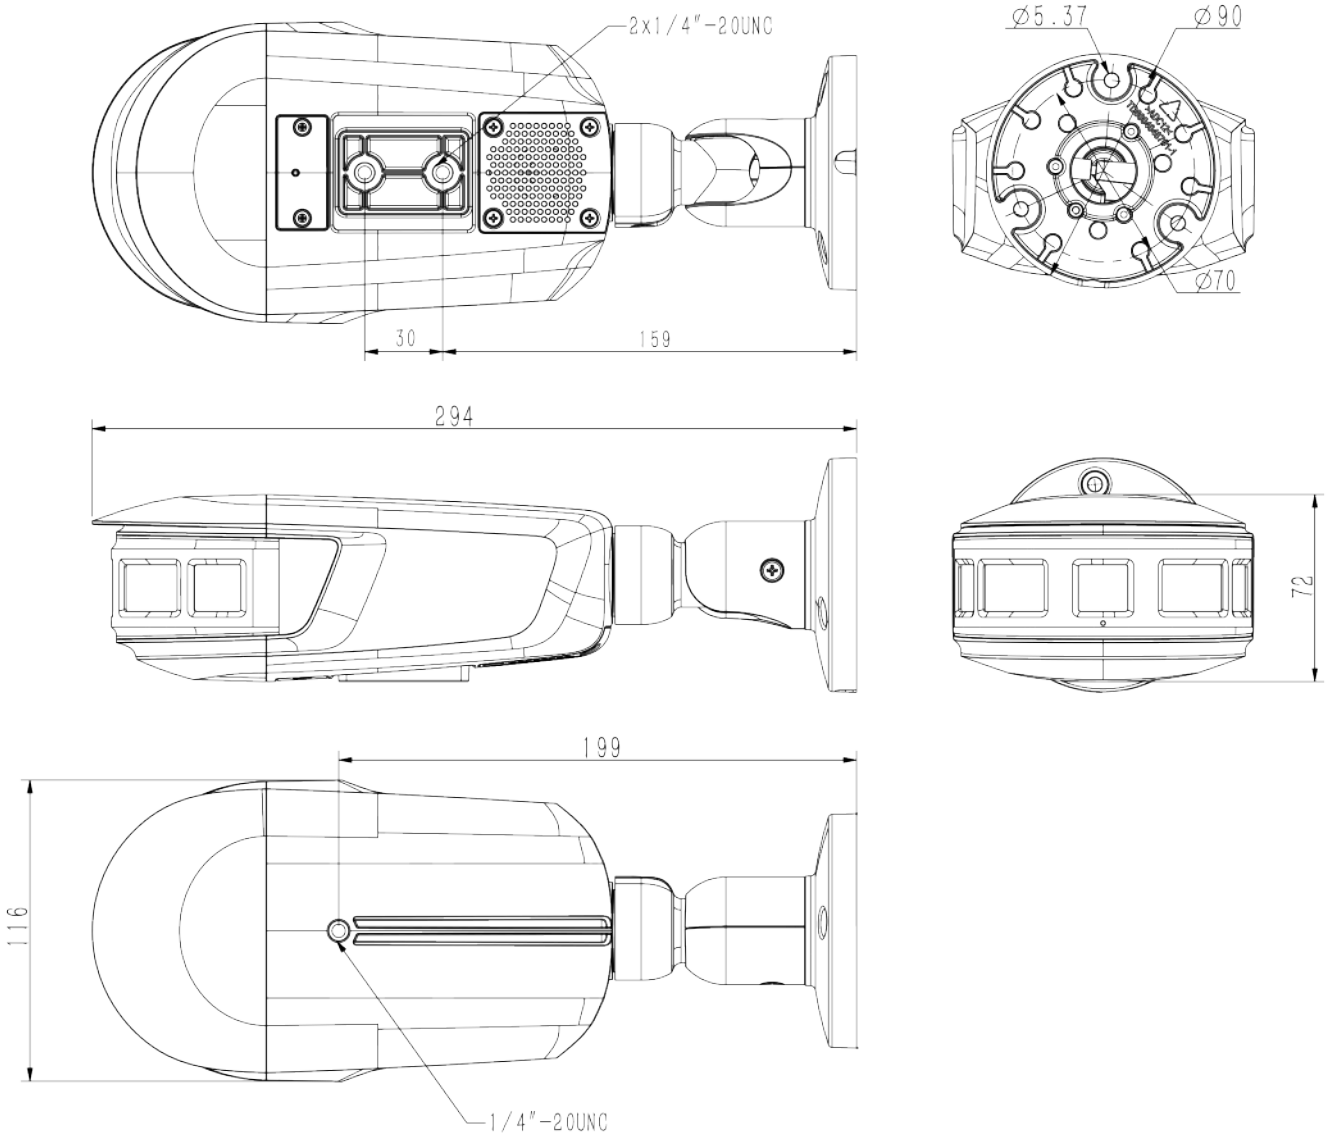

DIMENSIONS (Unit: mm)

Assembly diagram of Junction Box