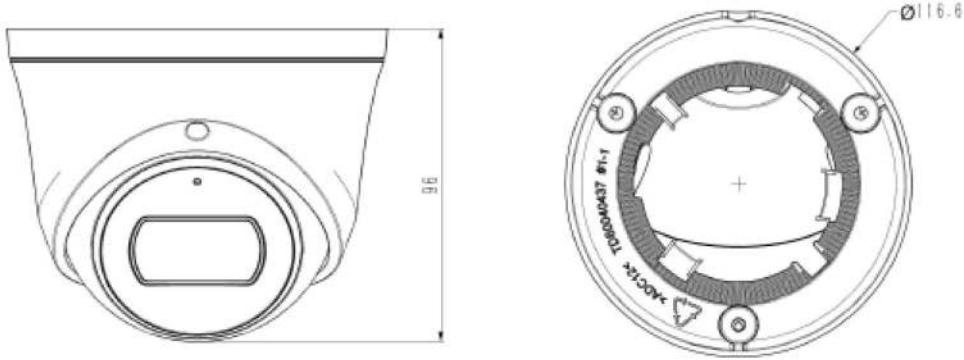

CS-I5XS 2.8mm 5MP Fixed Turret Network Camera

Sharp Series

KEY FEATURES

- Metal+Plastic Housing
- Up to 2592x1944@20fps
- S+265/H.265/H.264
- Min. illumination Color: 0.002Lux@F1.6
- 120dB WDR
- Smart IR, IR Range: 30m
- Support tripwire and perimeter
- Built-in Mic, SD Card Slot, Reset Button
- Operating Conditions -40°C~60°C, 0~95% RH
- POE, IP67, IK10

* Listed resolutions are only selectable options. It does not mean that all streams can work at their maximum resolution at the same time.

AVAILABLE MODEL

CS-I5XS 2.8mm

DIMENSIONS

ACCESSORIES

A29
A29 WALL MOUNT