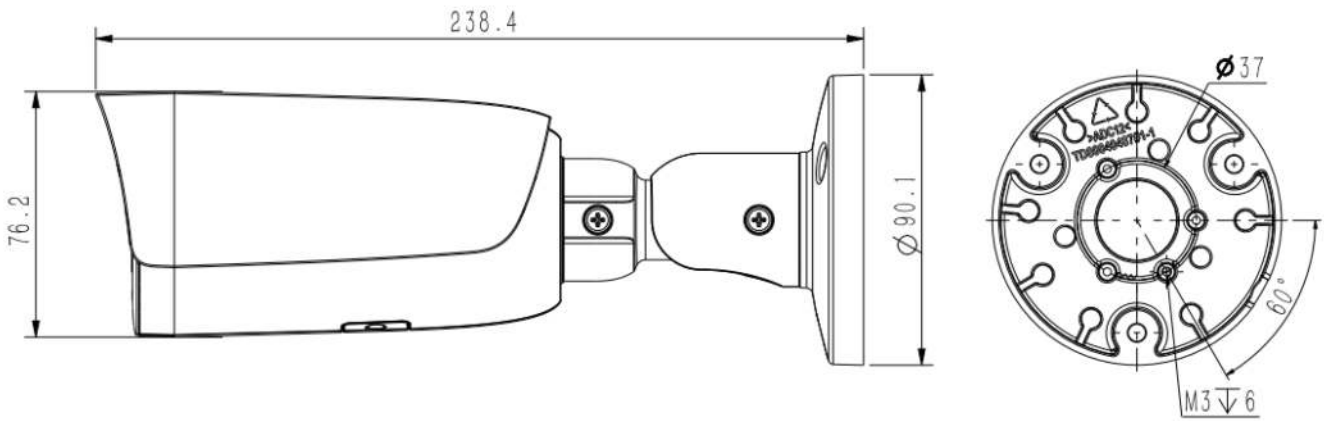

Feature	
Alarm Trigger	Motion Detection;Mask Alarm;Voltage Alarm;Disk Full;Disk R/W Error;IP Address Conflict;MAC Address Conflict;FTP Server Exception
Video Analytics	Human/Vehicle Classification;Tripwire;Perimeter
Rules of behavior analyse in 1 scene	7
Early Warning(EW)	N/A
Linkage Method	send emailtrigger recording;trigger capture;notify surveillance center
Network	
ANR	ANR
Protocols	HTTP;HTTPS;TCP/IP;UDP;UPnP;ICMP;IGMP;N/A;SNMP;DHCP;DNS;DDNS;Easy DDNS;NTP;SMTP;SSL;802.1X;QoS;IPv4;IPv6;N/A;PPPOE;N/A;SSH;Unicast;Multicast;RTCP;ARP;RTP;SRTP;RTSP;FTP;SFTP;NAS
System Compatibility	onvif Profile S/T/G/M;CGI;MILSTONE;RTMP
Remote Connection	≤2
Client	NetVideo / Video Sight
Moblie Client	Video Sight
Web Version	IE 10+;Firefox52+;Edge89+;Safari11+;Chrome57+
Interface	
Communication Interface	1RJ45,10M/100M self adaptive Ethernet port
Audio I/O	N/A
Alarm I/O	N/A
Built-In Mic	Yes
Built- In Speaker	N/A
Reset Button	Yes
On-board storage	Built-in Micro SD card slot, up to 512GB
General	
Web Client Language	19languages Simple Chinese/TraditionalChinese/English/Spanish/Korean/Italian/Turkish/Russian/Thai/French/Polish/Dutch /Hebrew/Arabic/Vietnamese/German/Ukrainian/Portuguese/Albanian
Operating Conditions	-40°C-65°C
Operating Humidity	0-95%(non-condensing)
Storage Temperature	-40°C-65°C
Storage Humidity	0-95%(non-condensing)
Power Supply	DC 12V±25%, PoE (802.3af)
Power Consumption	DC12V±25%,MAX 8.5W;POE 802.3at,MAX 9.5W
Protection	Surge protection 2000V;Lightning proof 6000V;IP67;N/A
Boundary Dimensions	239(L)90(W)90(H)mm
Package Dimensions	280(L)125(W)140(H)mm
GrossWeight	1.28kg
NetWeight	0.92kg

DIMENSIONS (Unit: mm)

ACCESSORIES

A36

TC-P54BM SpecV5