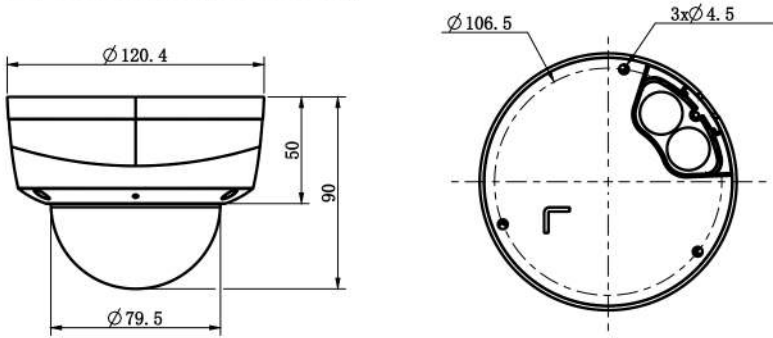

Interface	
Communication Interface	1 RJ45 10M/ 100M self adaptive Ethernet port
Audio I/O	Mic in
Alarm I/O	N/A
Speaker	N/A
Reset Button	N/A
On-board storage	Built-in MicroSD card slot, up to 512 GB
General	
Web Client Language	17 languages English, Russian, Spanish, Korean, Italian, Turkish, Simple Chinese, Traditional Chinese, Thai, French, Polish, Dutch, Hebraism, Arabic, Vietnamese, German, Ukrainian
Operating Conditions	-3°C~6°C, 0%~95% RH
Power Supply	PoE(802.3af)
Power Consumption	MAX:5W(PoE)
Protection	IP66,IK10
Heater	N/A
Dimensions	121x121x90mm
GrossWeight	0.61Kg(1.34lb)
NetWeight	0.4Kg(0.88lb)

* Listed resolutions are only selectable options. It does not mean that all streams can work at their maximum resolution at the same time.

AVAILABLE MODEL

CS-I4KS L-2.8mm

DIMENSIONS (Unit: mm)

ACCESSORIES