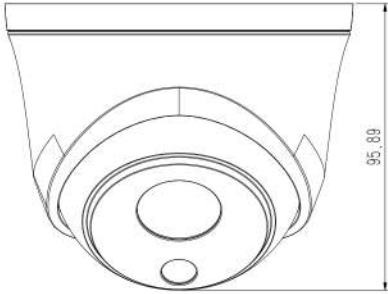

Email: sales@canadasecurity.com
Website: canadasecurity.com

US : +1 301 900 1000
CA : +1 289 800 9000

SPECIFICATIONS

Camera	
Image Sensor	1/2.7" CMOS
Signal System	PAL/NTSC
Min. Illumination	Color:0.002Lux@(F1.6,AGC ON),B/W:0Lux with IR
Shutter Time	1s to 1/100,000s
Day & Night	Dual IR Cut Filter with Auto Switch
Wide Dynamic Range	Digital WDR
Angle Adjustment	pan 0~340°,tilt 0~75°,roate 0~360°
Lens	
Lens Type	Fixed
Focus	2.8mm
Lens Mount	M12
Aperture	F1.6, Fixed
FOV	Horizontal field of view 103.8°; Vertical field of view:56.1°
Illuminator	
IR LEDs	2
IR Range	Up to 30m
Wavelength	850nm
White LEDs/Warmlights	N/A
Compression Standard	
Video Compression	S+265/H.265/H.264
Video Bit Rate	32Kbps~6Mbps
Audio Compression	G.711A/G.711U/ADPCM_D
Audio Bit Rate	8K,32K,48Kbps
Image	
Max. Resolution	2560x1440
Main Stream	PAL:25fps(2560x1440,2304x1296,1920x1080,1280x720) NTSC:24fps(2560x1440),30fps(2304x1296,1920x1080,1280x720)
Sub Stream	PAL:25fps(704x576,704x288,640x360,352x288) NTSC:30fps(704x480,704x240,640x360,352x240)
Third Stream	N/A
Image Setting	Saturation,brightness,contrast,sharpness,adjustable by client software or web browser
Image Enhancement	BLC/3D DNR/HLC
ROI	Support 8 fixed regions of coding
OSD	16x16,32x32,48x48,64x64,adaptable size,Letters Such as Week,Date,Time,Total 1 Regions
Picture Overlay	N/A
Privacy Mask	Yes,4 regions
Smart Defog	Yes
Feature	
Alarm Trigger	Motion Detection,Mask Alarm,IP Address Conflict
Video Analytics	Tripwire,Perimeter
Early Warning(EW)	N/A

* Listed resolutions are only selectable options. It does not mean that all streams can work at their maximum resolution at the same time.

AVAILABLE MODEL

CS-I4HS L-2.8mm

DIMENSIONS (Unit: mm)

ACCESSORIES