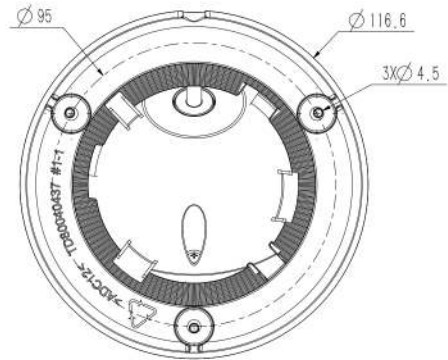

Email: sales@canadasecurity.com
Website: canadasecurity.com

US : +1 301 900 1000
CA : +1 289 800 9000

SPECIFICATIONS

Camera	
Image Sensor	1/2.7" CMOS
Signal System	PAL/NTSC
Min. Illumination	Color:0.002Lux@(F1.6,AGC ON),B/W:0Lux with IR
Shutter Time	1s to 1/100,000s
Day & Night	Dual IR Cut Filter with Auto Switch
Wide Dynamic Range	Digital WDR
Angle Adjustment	pan 0~340°,tilt 0~75°,roate 0~360°
Lens	
Lens Type	Fixed
Focus	2.8mm
Lens Mount	M12
Aperture	F1.6, Fixed
FOV	Horizontal field of view 103.8°; Vertical field of view:56.1°
Illuminator	
IR LEDs	2
IR Range	Up to 30m
Wavelength	850nm
White LEDs/Warmlights	N/A
Compression Standard	
Video Compression	S+265/H.265/H.264
Video Bit Rate	32Kbps~6Mbps
Audio Compression	G.711A/G.711U/ADPCM_D
Audio Bit Rate	8K,32K,48Kbps
Image	
Max. Resolution	2560x1440
Main Stream	PAL:25fps(2560x1440,2304x1296,1920x1080,1280x720) NTSC:24fps(2560x1440),30fps(2304x1296,1920x1080,1280x720)
Sub Stream	PAL:25fps(704x576,704x288,640x360,352x288) NTSC:30fps(704x480,704x240,640x360,352x240)
Third Stream	N/A
Image Setting	Saturation,brightness,contrast,sharpness,adjustable by client software or web browser
Image Enhancement	BLC/3D DNR/HLC
ROI	Support 8 fixed regions of coding
OSD	16x16,32x32,48x48,64x64,adaptable size,Letters Such as Week,Date,Time,Total 1 Regions
Picture Overlay	N/A
Privacy Mask	Yes,4 regions
Smart Defog	Yes
Feature	
Alarm Trigger	Motion Detection,Mask Alarm,IP Address Conflict
Video Analytics	Tripwire,Perimeter
Early Warning(EW)	N/A

* Listed resolutions are only selectable options. It does not mean that all streams can work at their maximum resolution at the same time.

AVAILABLE MODEL

CS-I4HS L-2.8mm

DIMENSIONS (Unit: mm)

ACCESSORIES