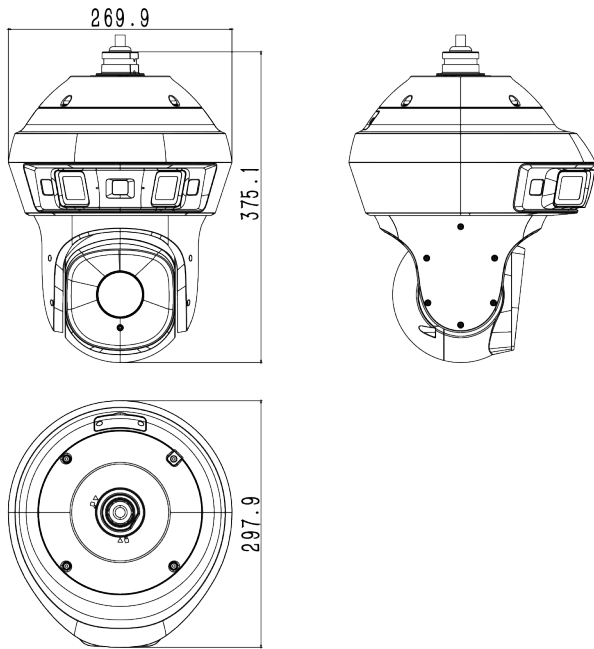

DIMENSIONS (Unit: mm)

ACCESSORIES

DF20Y
Wall Mount

OPTIONAL

DISTRIBUTED BY