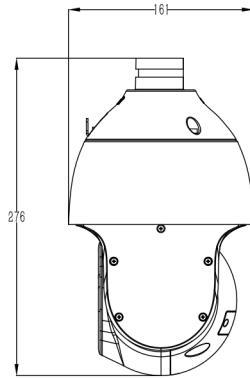

* Listed resolutions are only selectable options. It does not mean that all streams can work at their maximum resolution at the same time.

DIMENSIONS

Unit: mm

INCLUDED

TC-P52BM Spec: 4
Wall Mount

ACCESSORIES