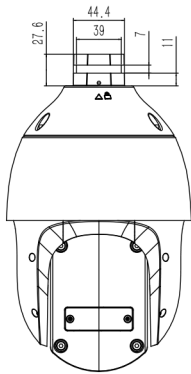

* Listed resolutions are only selectable options. It does not mean that all streams can work at their maximum resolution at the same time.

DIMENSIONS

Unit: mm

INCLUDED

TC-P52BM Spec: 4
Wall Mount

ACCESSORIES