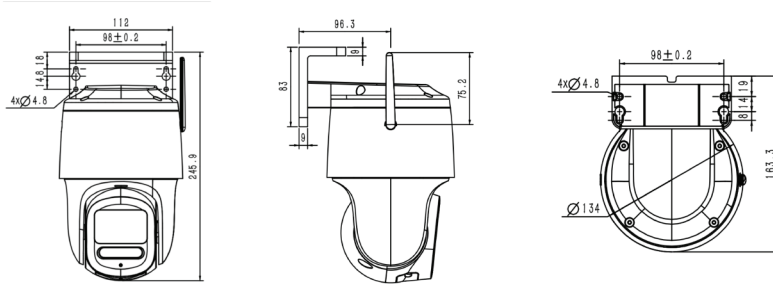

SPECIFICATIONS

Camera	
Image Sensor	1/2.8" CMOS
Signal System	PAL/NTSC
Min. Illumination	Color: 0.02Lux@ (F1.6, AGC ON), B/W: 0Lux with IR
Shutter Time	1s to 1/100,000s
Day & Night	Dual IR Cut Filter with Auto Switch
Wide Dynamic Range	Digital WDR
Lens	
Lens Type	Fixed
Focus	4mm
Lens Mount	M12
Aperture	F1.6, Fixed
FOV	Horizontal field of view: 90.4° Vertical field of view: 46.8°
Illuminator	
IR LEDs	2
IR Range	Up to 50m
Wavelength	850nm
White LEDs	2
Compression Standard	
Video Compression	S+265/H.265/H.264
Video Bit Rate	32Kbps~6Mbps
Audio Compression	G.711/G.711U
Audio Bit Rate	8K Hz/16K Hz
Image	
Max. Resolution	2304x1296
Main Stream	PAL: 25fps (2304x1296, 1920x1080, 1280x720, 704x576, 640x480) NTSC: 24fps (2304x1296),30fps (1920x1080, 1280x720, 704x480, 640x480)
Sub Stream	PAL: 25fps (704 576, 704 288, 640 360, 352 288) NTSC: 30fps (704x480, 704x240, 640x360, 352x240)
Third Stream	N/A
Image Setting	Saturation, brightness, contrast, sharpness, adjustable by client software or web browser
Image Enhancement	3D DNR/HLC
ROI	N/A
OSD	16 16, 32 32, adaptable size, Letters Such as Week, Date, Time, Total 1 Regions
Picture Overlay	N/A
Privacy Mask	Yes, 4 regions
Smart Defog	Yes
Feature	
Alarm Trigger	IP Address Conflict
Video Analytics	N/A
Early Warning(EW)	Yes

* Listed resolutions are only selectable options. It does not mean that all streams can work at their maximum resolution at the same time.

CS-P34S WIFI-4mm

DIMENSIONS

DISTRIBUTED BY