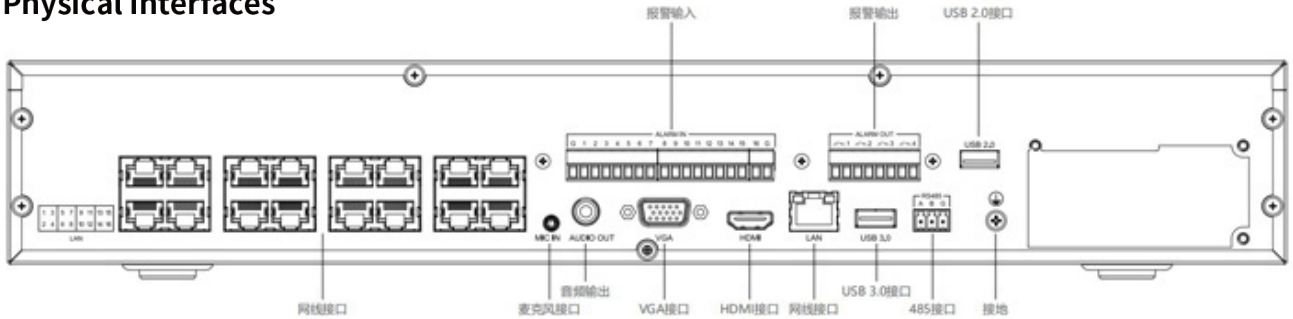

POE

POE Interface	16×RJ45 self-adaptive 10/100 Mbps network interface
POE Gross Power	200W
Power per POE Port	30W
Max Current per POE Port	600mA

General Parameter

UI Language	Simple Chinese;Traditional Chinese;English;Spanish;Korean;Italian;Turkish;Russian; Thai;French;Polish;Dutch;Hebrew;Arabic;Vietnamese;German;Ukrainian;Portuguese; Albanian
Power Supply	100~240V AC
Power Consumption	< 15W(without HDD&without POE)
NetWeight	4.2Kg
GrossWeight	5.8Kg
Boundary Dimensions	440(L)347(W)75(H)mm
Package Dimensions	540(L)175(W)455(H)mm
Operating Temperature	-10°C~+55°C
Operating Humidity	10%~90%RH
Storage Temperature	-10°C~+55°C
Storage Humidity	10%~90%RH
Package Kit	Network Video Recorder;Screw pack;Mouse;European standard power cord; 2Ear plate;4SATA hard disk data cable;2SATA power cord

AVAILABLE MODEL
CS-N440 P16H

DIMENSIONS (Unit: mm)

Physical Interfaces

DISTRIBUTED BY