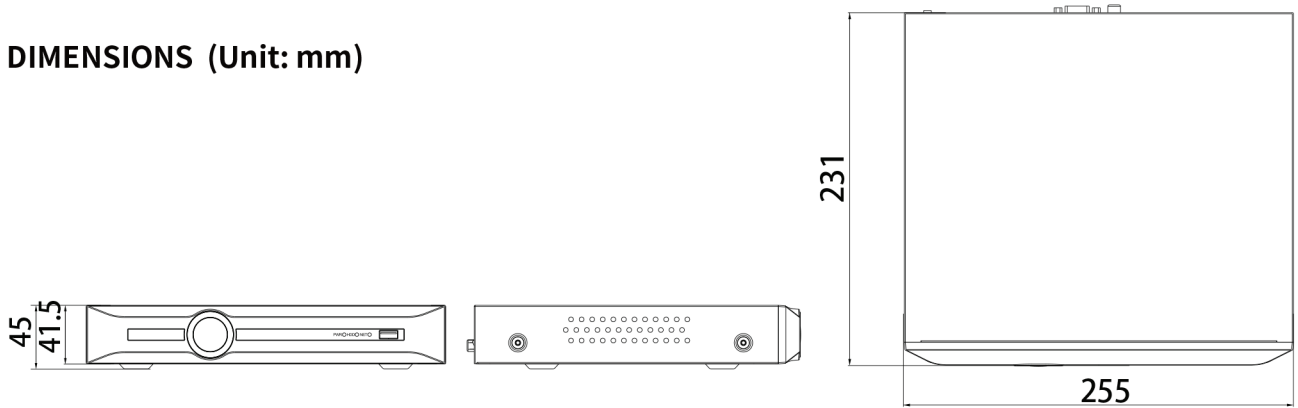

POE

POE Interface	16×RJ45 self-adaptive 10/100 Mbps network interface
POE Gross Power	200W
Power per POE Port	30W
Max Current per POE Port	600mA

General Parameter

UI Language	Simple Chinese;Traditional Chinese;English;Spanish;Korean;Italian;Turkish;Russian; Thai;French;Polish;Dutch;Hebrew;Arabic;Vietnamese;German;Ukrainian;Portuguese; Albanian
Power Supply	100~240V AC
Power Consumption	< 15W(without HDD&without POE)
NetWeight	4.2Kg
GrossWeight	5.8Kg
Boundary Dimensions	440(L)347(W)75(H)mm
Package Dimensions	540(L)175(W)455(H)mm
Operating Temperature	-10°C~+55°C
Operating Humidity	10%~90%RH
Storage Temperature	-10°C~+55°C
Storage Humidity	10%~90%RH
Package Kit	Network Video Recorder;Screw pack;Mouse;European standard power cord; 2Ear plate;4SATA hard disk data cable;2SATA power cord

AVAILABLE MODEL
CS-N440 P16H

DIMENSIONS (Unit: mm)

Physical Interfaces

DISTRIBUTED BY