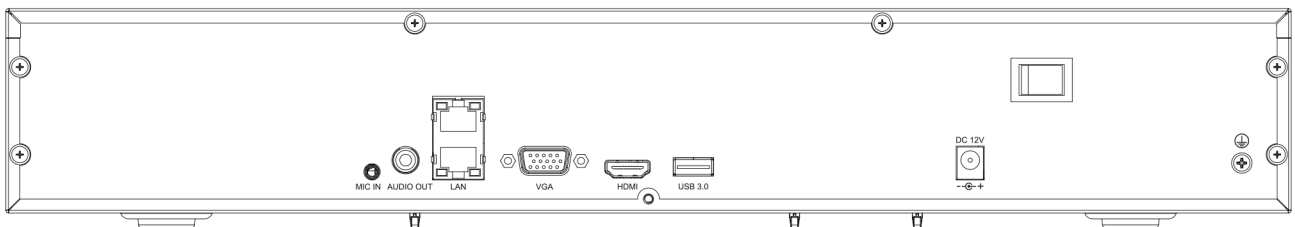

Physical Interfaces

DISTRIBUTED BY

Email: sales@canadasecurity.com
Website: canadasecurity.com

US : +1 301 900 1000
CA : +1 289 800 9000