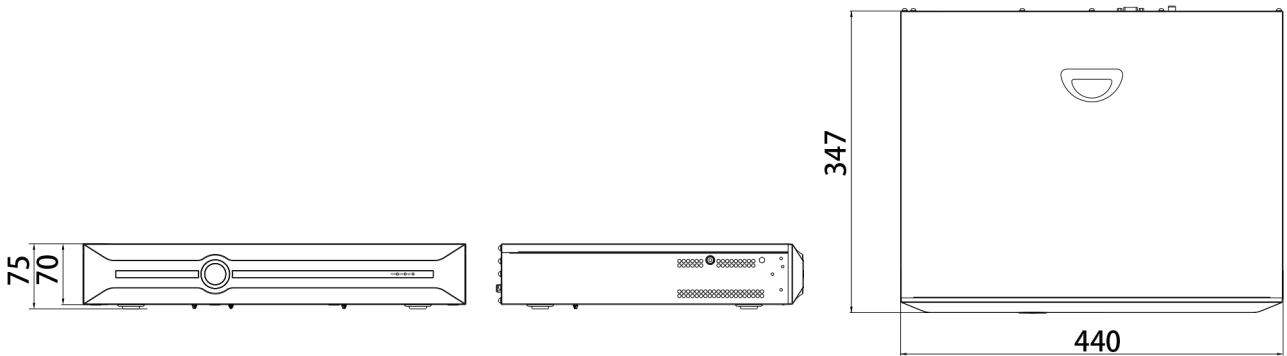

AVAILABLE MODEL
CS-N440 NHC

DIMENSIONS (Unit: mm)