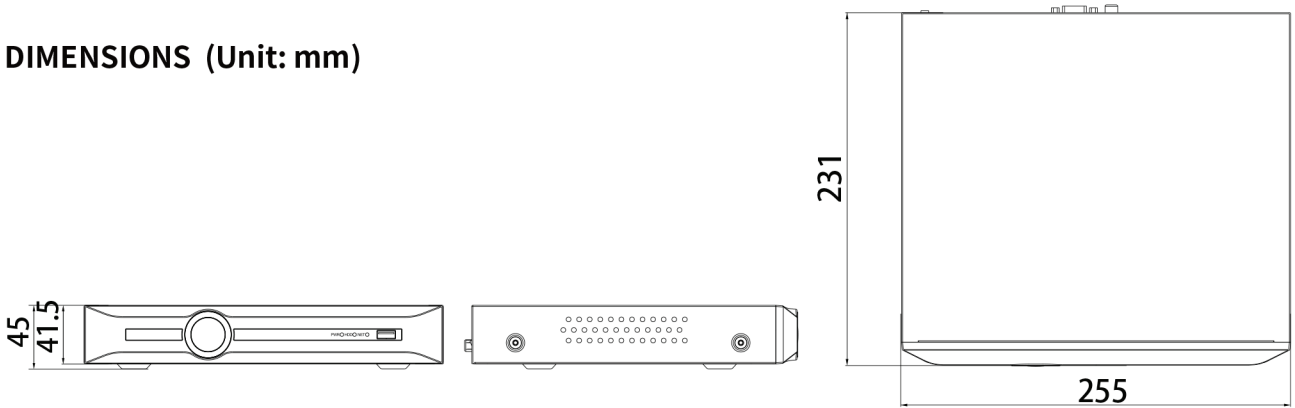

AVAILABLE MODEL
CS-N105 P4

DIMENSIONS (Unit: mm)