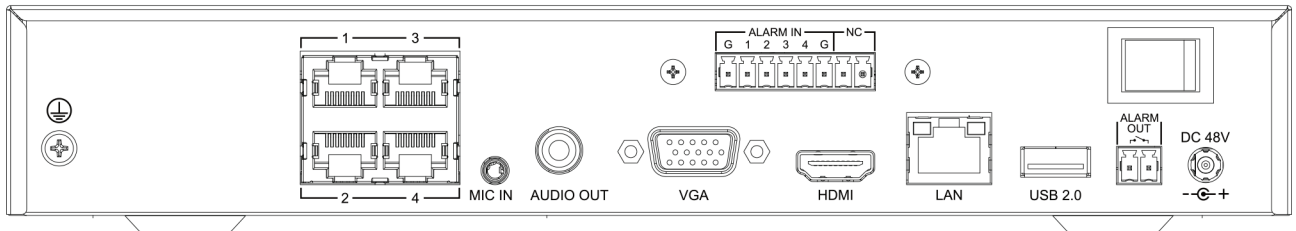

Physical Interfaces

DISTRIBUTED BY

Email: sales@canadasecurity.com
Website: canadasecurity.com

US : +1 301 900 1000
CA : +1 289 800 9000