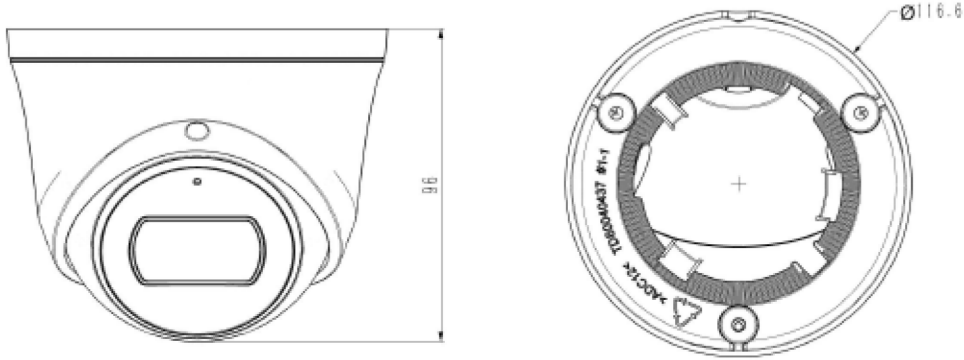

Email: sales@canadasecurity.com
Website: canadasecurity.com

US : +1 301 900 1000
CA : +1 289 800 9000

SPECIFICATIONS

Camera	
Image Sensor	1/2.8" CMOS
Signal System	PAL/NTSC
Min. Illumination	Color: 0.003Lux@ (F1.6, ACG ON), B/W: 0Lux with IR
Shutter Time	1s to 1/100,000s
Day & Night	Dual IR Cut Filter with Auto Switch
Wide Dynamic Range	120dB
Angle Adjustment	pan 0~340°, tilt 0~75°, rotate 0~360°
Lens	
Lens Type	Fixed
Focus	2.8mm
Lens Mount	M12
Aperture	F1.6, Fixed
FOV	Horizontal field of view: 100.1°
Illuminator	
IR LEDs	2
IR Range	Up to 30m
Wavelength	850nm
White LEDs/Warmlights	N/A
Compression Standard	
Video Compression	S+265/H.265/H.264/M-JPEG
Video Bit Rate	32Kbps~16Mbps
Audio Compression	G.711A/G.711U/ADPCM/AAC
Audio Bit Rate	8K~48Kbps
Image	
Max. Resolution	3840×2160
Main Stream	PAL: 20fps (3840×2160, 3072×2048), 25fps (2560×1440, 2304×1296, 1920×1080, 1280×720) NTSC: 20fps (3840×2160, 3072×2048), 30fps (2560×1440, 2304×1296, 1920×1080, 1280×720)
Sub Stream	PAL: 25fps (704 576, 704 288, 640 360, 352 288) NTSC: 30fps (704 480, 704 240, 640 360, 352 240)
Third Stream	PAL: 25fps (704×576, 704×288, 640×360, 352×288) , NTSC: 30fps (704×480, 704×240, 640×480, 352×240)
Image Setting	Saturation, brightness, contrast, sharpness, adjustable by client software or web browser
Image Enhancement	BLC/3D DNR/HLC/Corridor Format
ROI	Support 8 fixed region of coding
OSD	16×16, 32×32, 48×48, 64×64, 96×96, adaptable size, Letters Such as Week, Date, Time, Total 8 Regions
Picture Overlay	Y
Privacy Mask	Yes, 4 regions
Smart Defog	Yes
Feature	
Alarm Trigger	Motion Detection, Mask Alarm, Disk Full, Disk R/W Error, IP Address Conflict, MAC Address Conflict, FTP Server Exception, Voltage Abnormal
Video Analytics	Tripwire, Perimeter
Early Warning(EW)	N/A

* Listed resolutions are only selectable options. It does not mean that all streams can work at their maximum resolution at the same time.

AVAILABLE MODEL

CS-I8XS M-2.8mm

DIMENSIONS

ACCESSORIES

A29
A29 WALL MOUNT