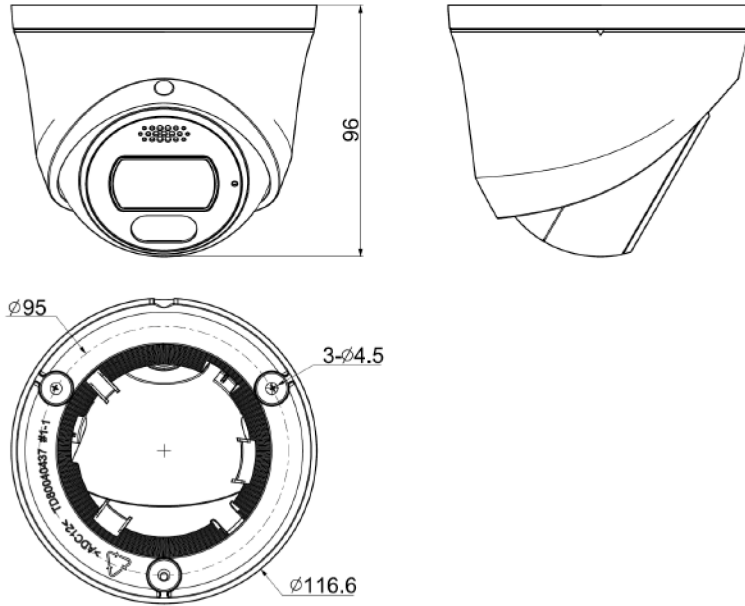

Email: sales@canadasecurity.com
Website: canadasecurity.com

US : +1 301 900 1000
CA : +1 289 800 9000

SPECIFICATIONS

Camera	
Image Sensor	1/2.8" CMOS
Signal System	PAL/NTSC
Min. Illumination	Color: 0.002Lux@ (F1.6, AGC ON), B/W: 0Lux with IR
Shutter Time	1s to 1/100,000s
Day & Night	Dual IR Cut Filter with Auto Switch
Wide Dynamic Range	120dB
Angle Adjustment	Bracket, pan: 0° to 340°, tilt: 0° to 75°, rotate: 0° to 360°
Lens	
Lens Type	Fixed
Focus	2.8mm
Lens Mount	M12
Aperture	F1.6, Fixed
FOV	Horizontal field of view: 105.3° Vertical field of view: 56.9° Diagonal field of view: 127.9°
Illuminator	
IR LEDs	2
IR Range	Up to 30m
Wavelength	850nm
White LEDs/Warmlights	N/A
Range	15-20m
Compression Standard	
Video Compression	S+265/H.265/H.264
Video Bit Rate	32 Kbps~16 Mbps
Audio Compression	G.711A/G.711U/ADPCM_D/AAC_LC
Audio Bit Rate	8K~48Kbps
Image	
Max. Resolution	3840×2160
Main Stream	PAL: 20fps (3840×2160, 3072×2048), 25fps (2560×1440, 2304×1296, 1920×1080, 1280×720) NTSC: 20fps (3840×2160, 3072×2048), 30fps (2560×1440, 2304×1296, 1920×1080, 1280×720)
Sub Stream	PAL: 25fps(704x576, 704x288, 352x288, 640x360) NTSC: 30fps(704x480, 704x240, 352x240, 640x360)
Third Stream	PAL: 25fps(704x576, 704x288, 352x288, 640x480) NTSC: 30fps(704x480, 704x240, 352x240, 640x480)
Image Setting	Saturation, brightness, contrast, sharpness, adjustable by client software or web browser
Image Enhancement	BLC/3D DNR/HLC
ROI	8
OSD	16×16, 32×32, 48×48, 64×64, 96×96, adaptable size, Letters Such as Week, Date, Time, Total 3 Regions
Picture Overlay	Yes
Privacy Mask	Yes, 4 regions
Smart Defog	Yes

* Listed resolutions are only selectable options. It does not mean that all streams can work at their maximum resolution at the same time.

AVAILABLE MODEL

CS-I8XQ 2.8mm

DIMENSIONS (Unit: mm)

ACCESSORIES

TC-P54BM SPEC:V5