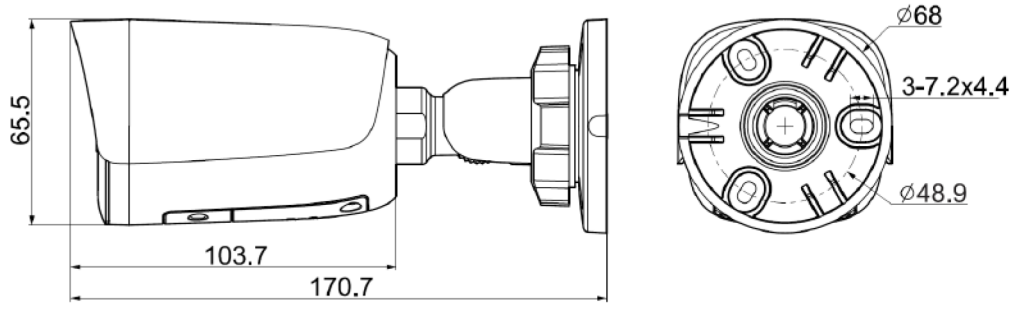

Camera	
Image Sensor	1/2.8" CMOS
Signal System	PAL/NTSC
Min. Illumination	Color: 0.002Lux@ (F1.6, AGC ON), B/W: 0Lux with IR
Shutter Time	1s to 1/100,000s
Day & Night	Dual IR Cut Filter with Auto Switch
Wide Dynamic Range	120dB
Angle Adjustment	Bracket, pan: 0° to 360°, tilt: 0° to 90°, rotate: 0° to 360°
Lens	
Lens Type	Fixed
Focus	2.8mm
Lens Mount	M12
Aperture	F1.6, Fixed
FOV	Horizontal field of view: 105.3°(2.8mm)87.8°(4mm) Vertical field of view: 56.9°(2.8mm)45.1°(4mm) Diagonal field of view: 127.9°(2.8mm)104.9°(4mm)
Illuminator	
White LEDs	2
Whitelight Distance	Up to 30 m
Wavelength	850nm
White LEDs/Warmlights	2
Range	15-20m
Compression Standard	
Video Compression	S+265/H.265/H.264
Video Bit Rate	32 Kbps~16 Mbps
Audio Compression	G.711A/G.711U/ADPCM_D/AAC_LC
Audio Bit Rate	8K~48Kbps
Image	
Max. Resolution	3840x2160
Main Stream	PAL : 20fps (3840x2160 , 3072x2048) , 25fps (2560x1440 , 2304x1296 , 1920x1080 , 1280x720) NTSC: 20fps (3840x2160 , 3072x2048) , 30fps (2560x1440 , 2304x1296 , 1920x1080 , 1280x720)
Sub Stream	PAL: 25fps(704x576 , 704x288 , 352x288 , 640x360) NTSC: 30fps(704x480 , 704x240 , 352x240 , 640x360)
Third Stream	PAL : 25fps(704x576 , 704x288 , 352x288 , 640x480) NTSC: 30fps(704x480 , 704x240 , 352x240 , 640x480)
Image Setting	Saturation, brightness, contrast, sharpness, adjustable by client software or web browser
Image Enhancement	BLC/3D DNR/HLC
ROI	8
OSD	16×16, 32×32, 48×48, 64×64, 96×96, adaptable size, Letters Such as Week, Date, Time, Total 3 Regions
Picture Overlay	Yes
Privacy Mask	Yes, 4 regions
Defog	Yes
Feature	
Alarm Trigger	Motion Detection, Mask Alarm, IP Address Conflict
Video Analytics	Tripwire, Perimeter
Early Warning(EW)	Yes

* Listed resolutions are only selectable options. It does not mean that all streams can work at their maximum resolution at the same time.

AVAILABLE MODEL

CS-I8WQ 2.8mm

DIMENSIONS (Unit: mm)

DISTRIBUTED BY