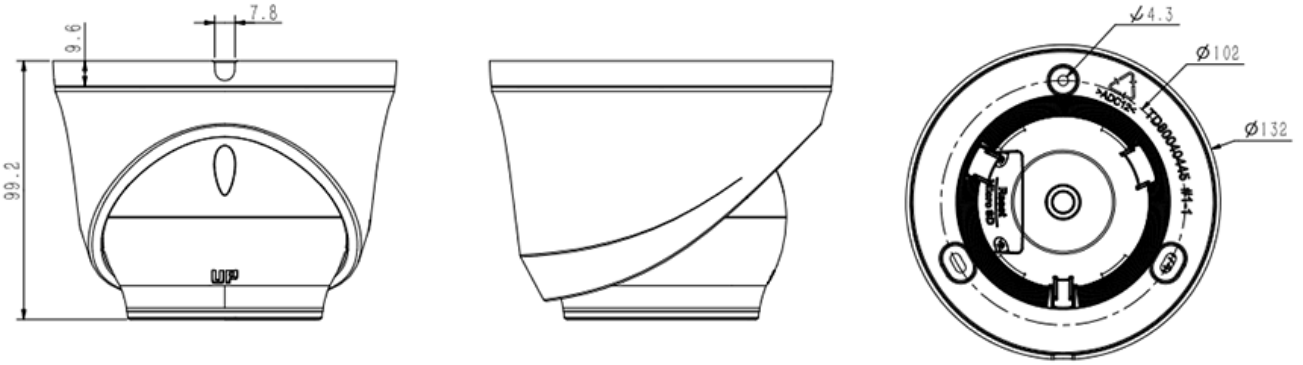

DIMENSIONS

ACCESSORIES