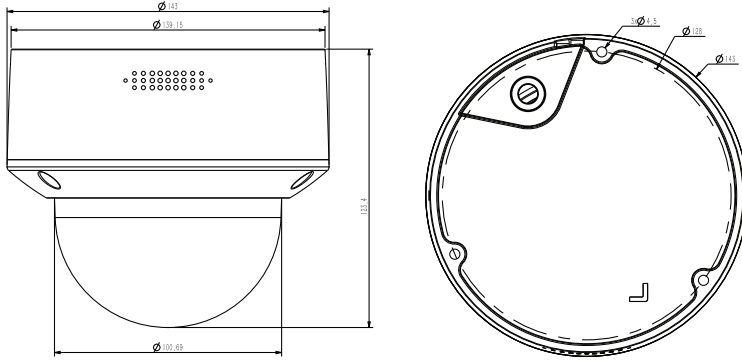

DIMENSIONS (Unit: mm)

ACCESSORIES