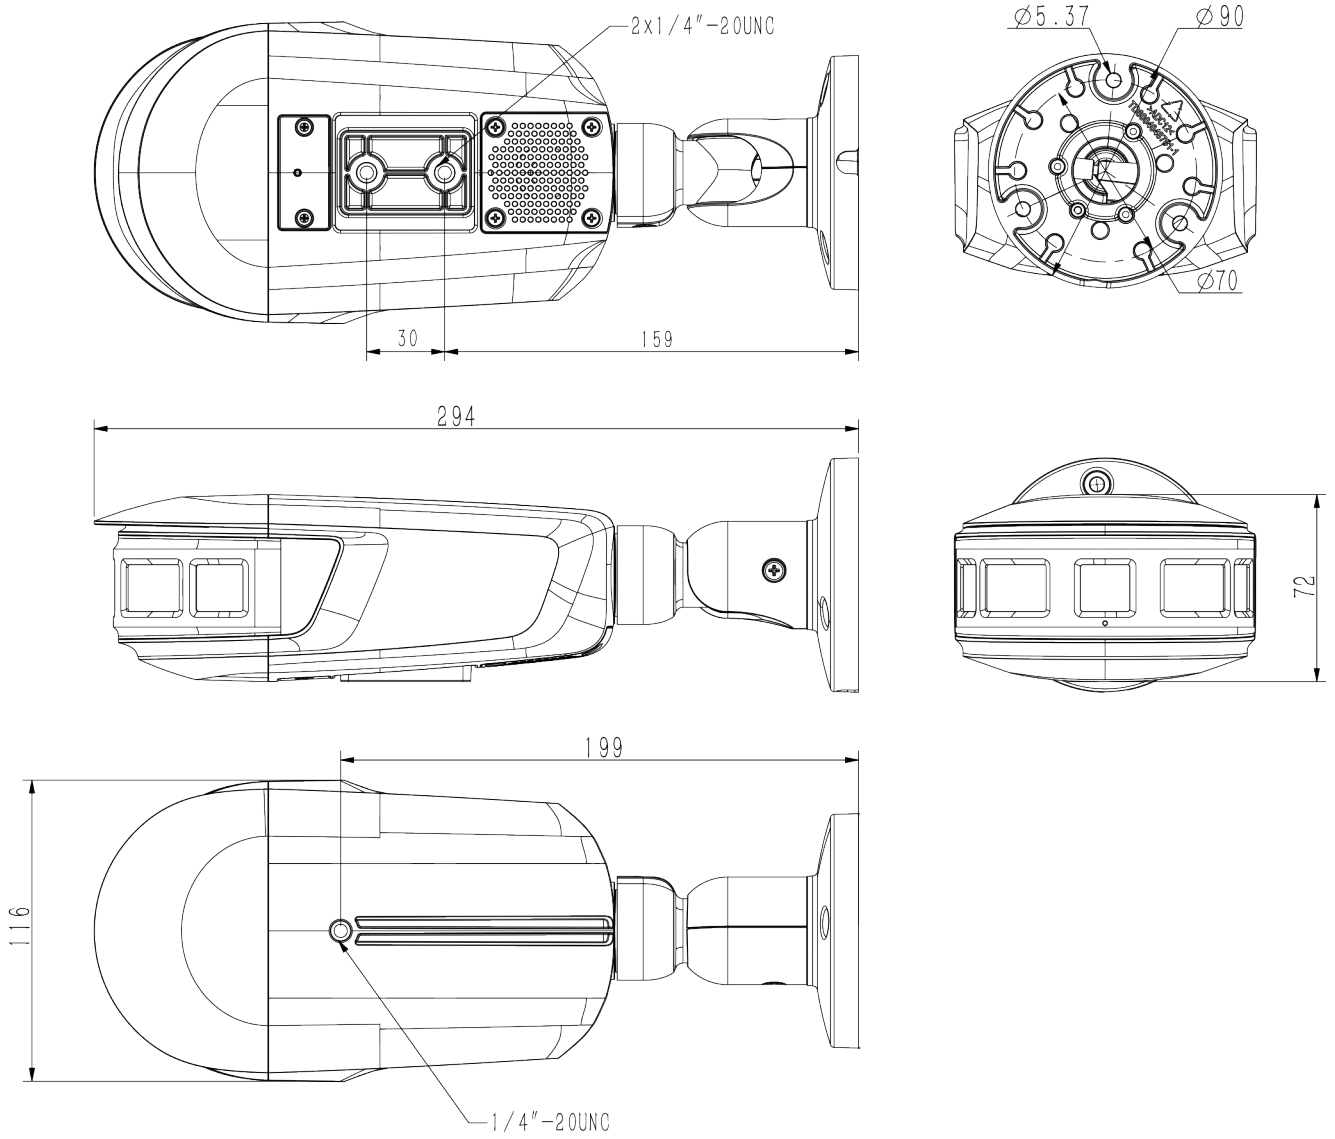

CS-I82V-180

8MP Fixed Panoramic Camera

Intelligent Series

KEY FEATURES

- Metal+Plastic Housing
- Up to 4640x1728@25fps
- 1/2.7" CMOS
- S+265/H.265/H.264
- Min. illumination Color: 0.0001Lux@F1.0
- Warm Light
- Built-in Mic
- Built-in Speaker
- Operating Conditions -40°~65°, 0~95% RH
- Support human/vehicle classification
- Horizontal FOV 180°±10°
- POE

Email: sales@canadasecurity.com
Website: canadasecurity.com

US : +1 301 900 1000
CA : +1 289 800 9000

SPECIFICATIONS

| Camera | |
|----------------------|---|
| Image Sensor | 1/2.7"CMOS |
| Min. Illumination | Color: 0.0001Lux@F1.0 |
| Shutter Time | 1s-1/100000s |
| Day & Night | N/A |
| WDR | 120dB |
| S/N | >42dB |
| Angle Adjustment | 0~360°;0~90°;0~360° |
| Lens | |
| Lens Type | Fixed |
| Focal Length | 2.8mm |
| Lens Mount | M12 |
| Aperture Range | F1.0, fixed |
| Field of View | 180°(H)±10°;65°(V)±5°;191°(D)±10° |
| DORI Distance | Detect: 56m Observe: 22m Recognize: 11m Identify: 5.6m |
| Illuminator | |
| IR LEDs | N/A |
| IR Distance | N/A |
| Wavelength | N/A |
| White LEDs | 3 |
| Whitelight Distance | 10m |
| Compression Standard | |
| Video Compression | S+265/H.265/H.264B/H.264M/H.264H/Motion JPEG |
| Video Bit Rate | 32k-16Mbps |
| Audio Compression | G.711A/G.711U/ADPCM_D/AAC_LC |
| Audio Sampling Rate | 8kHz/32kHz/48kHz |
| Image | |
| Max. Resolution | 4640x1728@25fps |
| Main Stream | PAL: 25fps(4640x1728,4096x1520) NTSC: 24fps(4640x1728,4096x1520) |
| Sub Stream | PAL: 25fps(1408x528) NTSC: 24fps(1408x528) |
| Third Stream | N/A |
| BLC | Yes |
| HLC | Yes |
| AGC | Yes |
| 3D DNR | Yes |
| White Balance | Auto/Semi-auto/Manual/Sunny/Natural light/Warm light/ Sodium lamp/Incandescent lamp/Locked white balance |
| ROI | 8 regions |
| Corridor mode | N/A |
| EIS | N/A |
| OSD | 5 regions;16*16/32*32/48*48/64*64/96*96 |
| Picture Overlay | Yes |
| Privacy Mask | 4 regions |
| Defog | Yes |

DIMENSIONS (Unit: mm)

Assembly diagram of Junction Box

TC-P54BM Spec:V5

A36