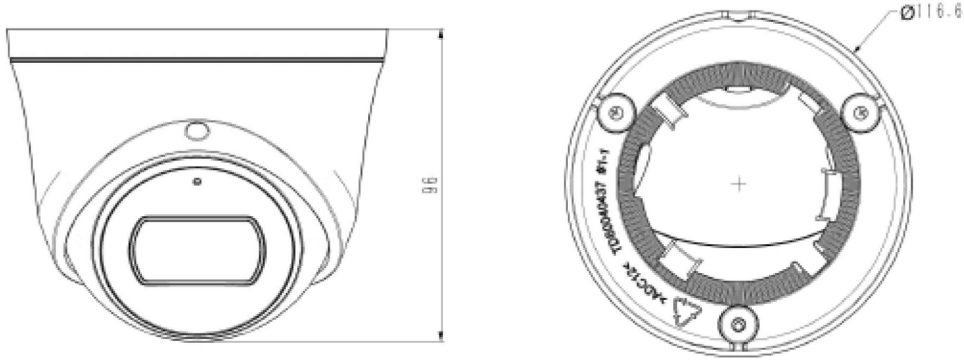

Email: sales@canadasecurity.com
Website: canadasecurity.com

US : +1 301 900 1000
CA : +1 289 800 9000

SPECIFICATIONS

Camera	
Image Sensor	1/2.8" CMOS
Signal System	PAL/NTSC
Min. Illumination	Color: 0.002Lux@ (F1.6, AGC ON), B/W: 0Lux with IR
Shutter Time	1s to 1/100,000s
Day & Night	Dual IR Cut Filter with Auto Switch
Wide Dynamic Range	120dB
Angle Adjustment	pan 0~340°, tilt 0~75°, rotate 0~360°
Lens	
Lens Type	Fixed
Focus	2.8mm
Lens Mount	M12
Aperture	F1.6, Fixed
FOV	Horizontal field of view: 94.7°
Illuminator	
IR LEDs	2
IR Range	Up to 30m
Wavelength	850nm
White LEDs/Warmlights	N/A
Compression Standard	
Video Compression	S+265/H.265/H.264
Video Bit Rate	32Kbps~6Mbps
Audio Compression	G.711/G.711U/ADPCM
Audio Bit Rate	8K~48Kbps
Image	
Max. Resolution	2592×1944
Main Stream	PAL: 20fps (2592×1944, 2592×1520), 25fps (2560×1440, 2304×1296, 1920×1080, 1280×720) NTSC: 20fps (2592×1944, 2592×1520), 25fps (2560×1440), 30fps (2304×1296, 1920×1080, 1280×720)
Sub Stream	PAL: 25fps (704 576, 704 288, 640 360, 352 288) NTSC: 30fps (704 480, 704 240, 640 360, 352 240)
Third Stream	N/A
Image Setting	Saturation, brightness, contrast, sharpness, adjustable by client software or web browser
Image Enhancement	BLC/3D DNR/HLC
ROI	N/A
OSD	16 16, 32 32, 48 48, 64 64, adaptable size, Letters Such as Week, Date, Time, Total 3 Regions
Picture Overlay	N/A
Privacy Mask	Yes, 4 regions
Smart Defog	Yes
Feature	
Alarm Trigger	Motion Detection, Mask Alarm, IP Address Conflict
Video Analytics	Tripwire, Perimeter
Early Warning(EW)	N/A

* Listed resolutions are only selectable options. It does not mean that all streams can work at their maximum resolution at the same time.

AVAILABLE MODEL

CS-I5XS 2.8mm

DIMENSIONS

ACCESSORIES

A29
A29 WALL MOUNT