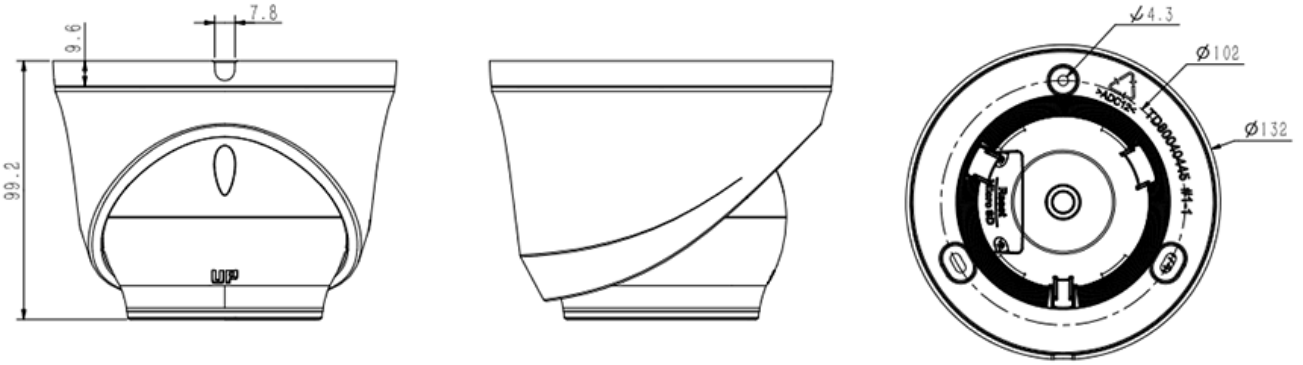

CS-I5SS M-2.7-13.5mm

5MP Starlight Motorized IR Turret Camera

Intelligent Series

KEY FEATURES

- Full Metal Housing
- Motorized Lens 2.7-13.5mm
- Up to 2592x1944@30fps, 1920x1080@60fps
- S+265/H.265/H.264/M-JPEG
- Min. illumination Color: 0.001Lux@F1.6
- Smart IR, IR Range: 50m
- Support Video Analytics
- Support Human/Vehicle Classification
- Support Face Capture Mode
- Built-in Mic, audio I/O 1/1, alarm I/O 2/1
- Plugin Free
- Operating Conditions -35°~65°, 0~95% RH
- POE, IP67

Network	
ANR	Yes, auto store video in SD card when NVR disconnected, and upload video to NVR when resumed connection (Only Support Tiandy ANR NVR)
Protocols	TCP/IP, ICMP, HTTP, HTTPS, DHCP, DNS, DDNS, RTP, RTSP, RTCP, PPPoE, MULTICAST, UPnP, FTP, IPV4, NTP, SMTP, IGMP, 802.1x, QoS, IPV6, ARP, UDP, SNMP, SSL, SIP, Telnet, SNTP, RTMP, SFTP, NFS
System Compatibility	ONVIF (PROFILE S/T/G), SDK, Milestone, CGI, P2P
Remote Connection	≤7
Client	NetVideo / Video Sight
Web Version	Web6
Interface	
Communication Interface	1 RJ45 10M/ 100M self adaptive Ethernet port, RS 485
Audio	1/1, Mic in
Alarm	2/1
Reset Button	Yes
On-board storage	Built-in Micro SD card slot, up to 512 GB
General	
Firmware Version	-
Web Client Language	15 languages English, Russian, Spanish, Korean, Italian, Turkish, Simple Chinese, Traditional Chinese, Thai, French, Polish, Dutch, Hebraism, Arabic, Vietnamese
Operating Conditions	-35°C ~ 65°C, 0 ~ 95% RH
Power Supply	DC12V±25%/PoE
Power Consumption	MAX: 8W (12V) MAX: 9.5W (PoE)
Protection	IP67, Lightning protection, surge protection and voltage transient protection meets EN 55035:2017
Heater	N/A
Dimensions	Φ132×100mm (Φ5.2×3.94inch)
Weight	0.65Kg (1.43lb)

* Listed resolutions are only selectable options. It does not mean that all streams can work at their maximum resolution at the same time.

AVAILABLE MODEL

CS-I5SS M-2.7-13.5mm

DIMENSIONS

ACCESSORIES

TC-P548BM Spec: V1
Junction Box