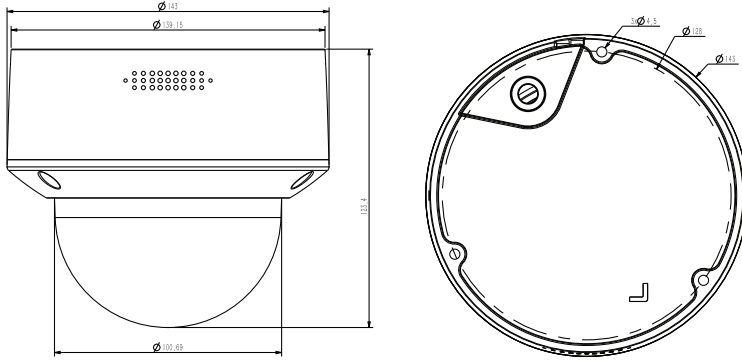

* Listed resolutions are only selectable options. It does not mean that all streams can work at their maximum resolution at the same time.

AVAILABLE MODEL

CS-I5MS M-2.7-13.5mm

DIMENSIONS (Unit: mm)

ACCESSORIES