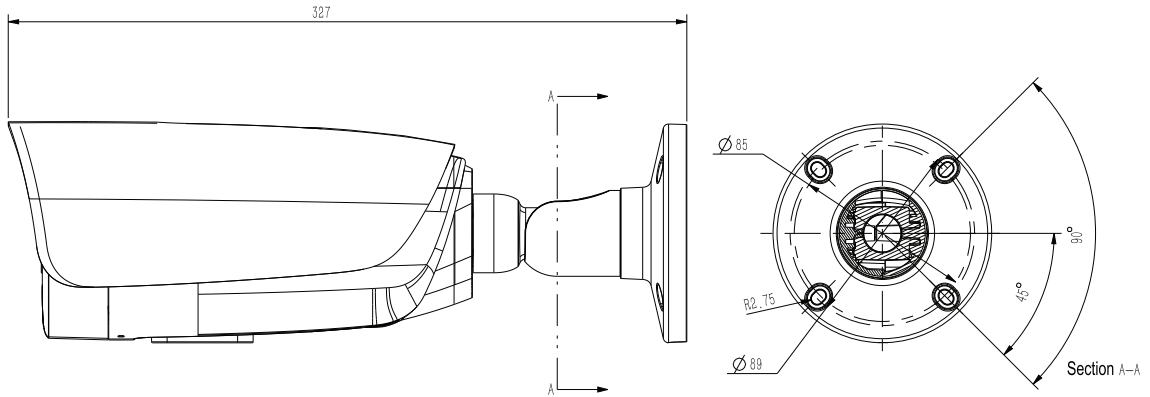

Network	
ANR	N/A
Protocols	TCP/IP, ICMP, HTTP, HTTPS, DHCP, DNS, DDNS, MULTICAST, UPnP, FTP, IPV4, NTP, RTSP, SMTP, IGMP, 802.1X, QoS, PPPoE
System Compatibility	ONVIF (PROFILE S), SDK, CGI, P2P
Remote Connection	≤7
Client	NetVideo / Video Sight
Web Version	Web6
Interface	
Communication Interface	1 RJ45 10M/100M self adaptive Ethernet port
Audio	1/1, Mic in
Alarm	2/1
Reset Button	Yes
On-board storage	Built-in MicroSD card slot, up to 128 GB
General	
Firmware Version	NVSS_V14.0.6.20180928
Web Client Language	12 languages English, Russian, Spanish, Korean, Italian, Turkish, Simple Chinese, Traditional Chinese, Thai, French, Polish, Dutch
Operating Conditions	-35°C ~ 65°C, 0 ~ 95% RH
Power Supply	DC12V±20%/PoE
Power Consumption	MAX: 10.09W(12V) MAX: 12.35W(POE)
Protection	IP67
Heater	N/A
Dimensions	330×114×107 mm (12.99*4.49*4.21 inch)
Weight	1.5kg (3.31lb)

* Listed resolutions are only selectable options. It does not mean that all streams can work at their maximum resolution at the same time.

AVAILABLE MODEL

CS-I5LQ T-2.8-12mm

DIMENSIONS (Unit:mm)

ACCESSORIES