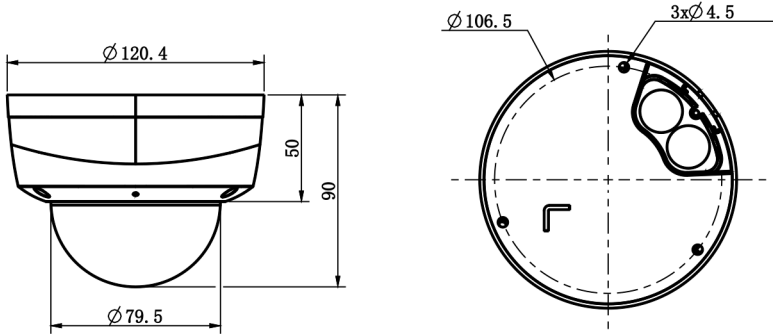

DIMENSIONS (Unit: mm)

ACCESSORIES