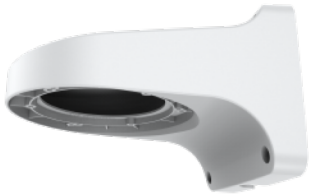

ACCESSORIES

**A29
WALL MOUNT**