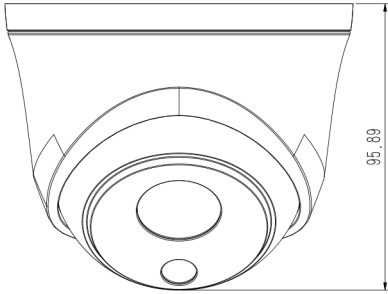

## SPECIFICATIONS

Camera	
Image Sensor	1/2.7" CMOS
Signal System	PAL/NTSC
Min. Illumination	Color:0.002Lux@(F1.6,AGC ON),B/W:0Lux with IR
Shutter Time	1s to 1/100,000s
Day & Night	Dual IR Cut Filter with Auto Switch
Wide Dynamic Range	Digital WDR
Angle Adjustment	pan 0~340°,tilt 0~75°,roate 0~360°
Lens	
Lens Type	Fixed
Focus	2.8mm
Lens Mount	M12
Aperture	F1.6, Fixed
FOV	Horizontal field of view 103.8°; Vertical field of view:56.1°
Illuminator	
IR LEDs	2
IR Range	Up to 30m
Wavelength	850nm
White LEDs/Warmlights	N/A
Compression Standard	
Video Compression	S+265/H.265/H.264
Video Bit Rate	32Kbps~6Mbps
Audio Compression	G.711A/G.711U/ADPCM_D
Audio Bit Rate	8K,32K,48Kbps
Image	
Max. Resolution	2560x1440
Main Stream	PAL:25fps(2560x1440,2304x1296,1920x1080,1280x720) NTSC:24fps(2560x1440),30fps(2304x1296,1920x1080,1280x720)
Sub Stream	PAL:25fps(704x576,704x288,640x360,352x288) NTSC:30fps(704x480,704x240,640x360,352x240)
Third Stream	N/A
Image Setting	Saturation,brightness,contrast,sharpness,adjustable by client software or web browser
Image Enhancement	BLC/3D DNR/HLC
ROI	Support 8 fixed regions of coding
OSD	16x16,32x32,48x48,64x64,adaptable size,Letters Such as Week,Date,Time,Total 1 Regions
Picture Overlay	N/A
Privacy Mask	Yes,4 regions
Smart Defog	Yes
Feature	
Alarm Trigger	Motion Detection,Mask Alarm,IP Address Conflict
Video Analytics	Tripwire,Perimeter
Early Warning(EW)	N/A

# CS-I4HS L-2.8mm

**DIMENSIONS (Unit: mm)**

**ACCESSORIES**

**A29  
WALL MOUNT**

**TC-P54BM SPEC: V5  
JUNCTION BOX**

**A36  
POLE MOUNT**

DISTRIBUTED BY