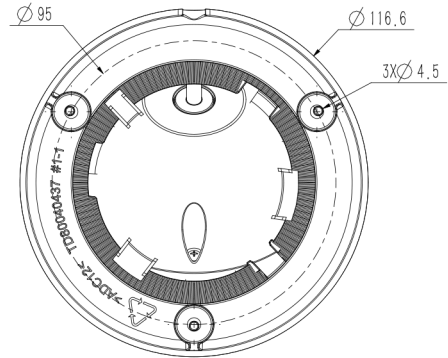

## SPECIFICATIONS

Camera	
Image Sensor	1/2.7" CMOS
Signal System	PAL/NTSC
Min. Illumination	Color:0.002Lux@(F1.6,AGC ON),B/W:0Lux with IR
Shutter Time	1s to 1/100,000s
Day & Night	Dual IR Cut Filter with Auto Switch
Wide Dynamic Range	Digital WDR
Angle Adjustment	pan 0~340°,tilt 0~75°,roate 0~360°
Lens	
Lens Type	Fixed
Focus	2.8mm
Lens Mount	M12
Aperture	F1.6, Fixed
FOV	Horizontal field of view 103.8°; Vertical field of view:56.1°
Illuminator	
IR LEDs	2
IR Range	Up to 30m
Wavelength	850nm
White LEDs/Warmlights	N/A
Compression Standard	
Video Compression	S+265/H.265/H.264
Video Bit Rate	32Kbps~6Mbps
Audio Compression	G.711A/G.711U/ADPCM_D
Audio Bit Rate	8K,32K,48Kbps
Image	
Max. Resolution	2560x1440
Main Stream	PAL:25fps(2560x1440,2304x1296,1920x1080,1280x720) NTSC:24fps(2560x1440),30fps(2304x1296,1920x1080,1280x720)
Sub Stream	PAL:25fps(704x576,704x288,640x360,352x288) NTSC:30fps(704x480,704x240,640x360,352x240)
Third Stream	N/A
Image Setting	Saturation,brightness,contrast,sharpness,adjustable by client software or web browser
Image Enhancement	BLC/3D DNR/HLC
ROI	Support 8 fixed regions of coding
OSD	16x16,32x32,48x48,64x64,adaptable size,Letters Such as Week,Date,Time,Total 1 Regions
Picture Overlay	N/A
Privacy Mask	Yes,4 regions
Smart Defog	Yes
Feature	
Alarm Trigger	Motion Detection,Mask Alarm,IP Address Conflict
Video Analytics	Tripwire,Perimeter
Early Warning(EW)	N/A

# CS-I4HS L-2.8mm

**DIMENSIONS (Unit: mm)**

**ACCESSORIES**

**A29  
WALL MOUNT**

**TC-P54BM SPEC: V5  
JUNCTION BOX**

**A36  
POLE MOUNT**

DISTRIBUTED BY