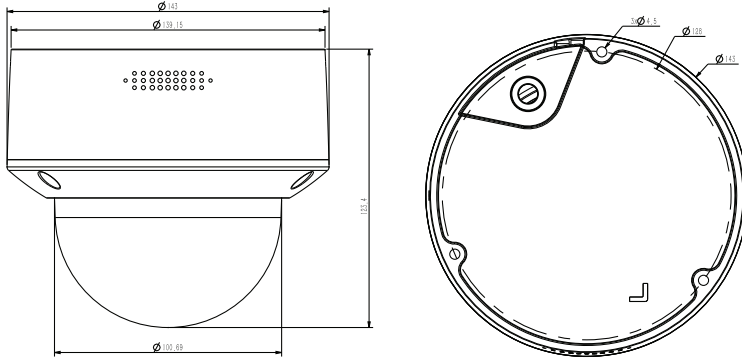

| Network | |
|-------------------------|---|
| ANR | Yes(Only Support Tiandy ANR NVR) |
| Protocols | IPv4,IPv6,IGMP,ICMP,ARP,TCP,UDP,DHCP,PPPoE,RTP,RTSP,RTCP,DNS,DDNS,NTP,FTP,UPnP,HT TP,HTTPS,SMTP,802.1x,SNMP,SSL,QoS,Telnet,RTMP;SFTP;Multicast;NFS |
| System Compatibility | ONVIF(PROFILE S/T/G/M),SDK,Milestone,CGI,P2P |
| Remote Connection | ≤2 |
| Client | Easy7, EasyLive |
| Web Version | Web6 |
| Interface | |
| Communication Interface | 1 RJ45 10M/ 100M self adaptive Ethernet port, RS 485 |
| Audio | 1/1, Mic in |
| Alarm | 2/1 |
| Reset Button | Yes |
| On-board storage | Built-in Micro SD card slot, up to 512 GB |
| General | |
| Firmware Version | - |
| Web Client Language | 17 languages Simplified Chinese/English/Traditional Chinese/Spanish/Italian/Korean/Turkish/Russian/Thai/ Polish/French/Dutch/Hebrew/Persian/Vietnamese/Arabic/German/Ukrainian |
| Operating Conditions | -35°C ~ 65°C, 0 ~ 95% RH |
| Power Supply | DC12V±25%/PoE |
| Power Consumption | MAX: 7.5W (12V) MAX: 9W (PoE) |
| Protection | IP67, IK10, Lightning protection, surge protection and voltage transient protection meets EN 55035:2017 |
| Heater | N/A |
| Dimensions | Φ143×124mm (Φ5.63×4.88inch) |
| Weight | 0.88Kg(1.94lb) |

* Listed resolutions are only selectable options. It does not mean that all streams can work at their maximum resolution at the same time.

AVAILABLE MODEL

CS-I5MS A/E/Y/M/H/I 2.7-13.5mm

DIMENSIONS (Unit: mm)