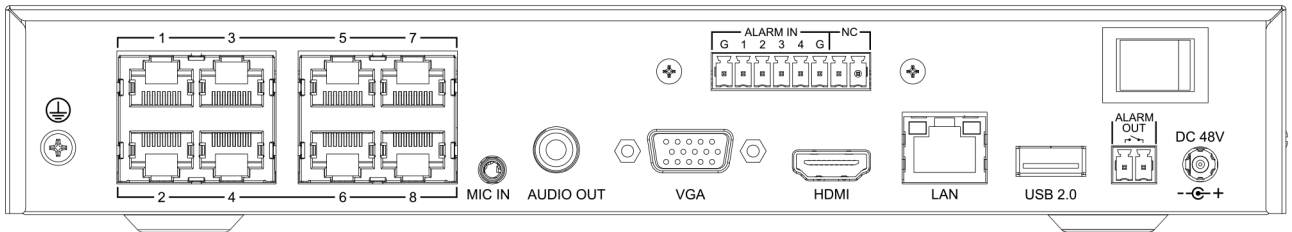

Physical Interfaces