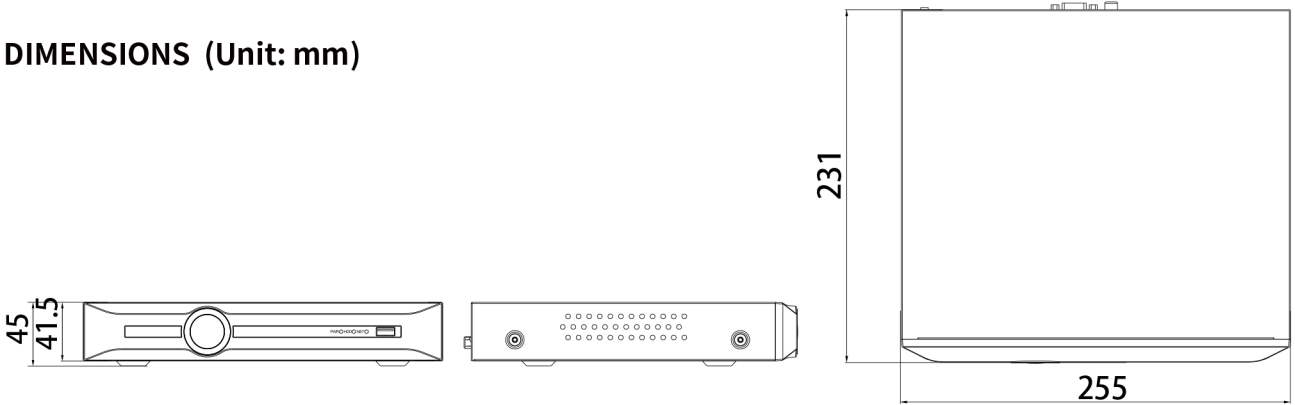

AVAILABLE MODEL
CS-N440 P16H-G27

DIMENSIONS (Unit: mm)

Physical Interfaces

DISTRIBUTED BY