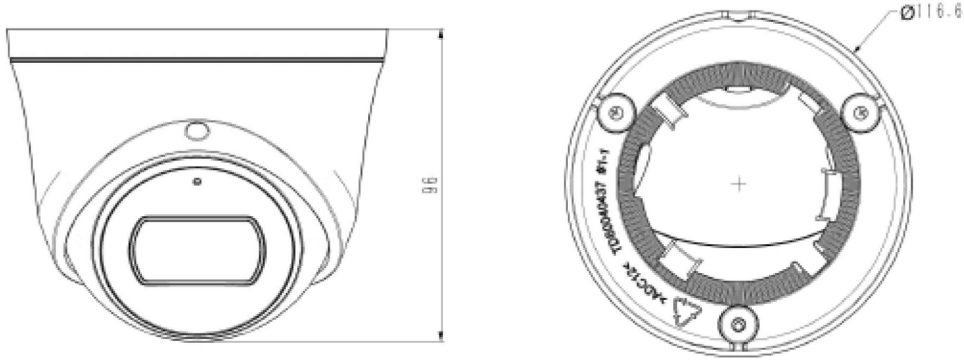

Email: sales@canadasecurity.com
Website: canadasecurity.com

US : +1 301 900 1000
CA : +1 289 800 9000

SPECIFICATIONS

Camera	
Image Sensor	1/2.8" CMOS
Signal System	PAL/NTSC
Min. Illumination	Color: 0.002Lux@ (F1.6, AGC ON), B/W: 0Lux with IR
Shutter Time	1s to 1/100,000s
Day & Night	Dual IR Cut Filter with Auto Switch
Wide Dynamic Range	120dB
Angle Adjustment	pan 0~340°, tilt 0~75°, rotate 0~360°
Lens	
Lens Type	Fixed
Focus	2.8mm
Lens Mount	M12
Aperture	F1.6, Fixed
FOV	Horizontal field of view: 94.7°
Illuminator	
IR LEDs	2
IR Range	Up to 30m
Wavelength	850nm
White LEDs/Warmlights	N/A
Compression Standard	
Video Compression	S+265/H.265/H.264
Video Bit Rate	32Kbps~6Mbps
Audio Compression	G.711/G.711U/ADPCM
Audio Bit Rate	8K~48Kbps
Image	
Max. Resolution	2592×1944
Main Stream	PAL: 20fps (2592×1944, 2592×1520), 25fps (2560×1440, 2304×1296, 1920×1080, 1280×720) NTSC: 20fps (2592×1944, 2592×1520), 25fps (2560×1440), 30fps (2304×1296, 1920×1080, 1280×720)
Sub Stream	PAL: 25fps (704 576, 704 288, 640 360, 352 288) NTSC: 30fps (704 480, 704 240, 640 360, 352 240)
Third Stream	N/A
Image Setting	Saturation, brightness, contrast, sharpness, adjustable by client software or web browser
Image Enhancement	BLC/3D DNR/HLC
ROI	N/A
OSD	16 16, 32 32, 48 48, 64 64, adaptable size, Letters Such as Week, Date, Time, Total 3 Regions
Picture Overlay	N/A
Privacy Mask	Yes, 4 regions
Smart Defog	Yes
Feature	
Alarm Trigger	Motion Detection, Mask Alarm, IP Address Conflict
Video Analytics	Tripwire, Perimeter
Early Warning(EW)	N/A

* Listed resolutions are only selectable options. It does not mean that all streams can work at their maximum resolution at the same time.

AVAILABLE MODEL

CS-I5XS 2.8mm-G29

DIMENSIONS

ACCESSORIES

A29
A29 WALL MOUNT