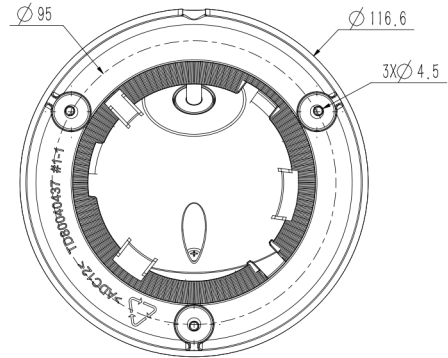

Email: sales@canadasecurity.com
Website: canadasecurity.com

US : +1 301 900 1000
CA : +1 289 800 9000

SPECIFICATIONS

Camera	
Image Sensor	1/2.7" CMOS
Signal System	PAL/NTSC
Min. Illumination	Color:0.002Lux@(F1.6,AGC ON),B/W:0Lux with IR
Shutter Time	1s to 1/100,000s
Day & Night	Dual IR Cut Filter with Auto Switch
Wide Dynamic Range	Digital WDR
Angle Adjustment	pan 0~340°,tilt 0~75°,roate 0~360°
Lens	
Lens Type	Fixed
Focus	2.8mm
Lens Mount	M12
Aperture	F1.6, Fixed
FOV	Horizontal field of view 103.8°; Vertical field of view:56.1°
Illuminator	
IR LEDs	2
IR Range	Up to 30m
Wavelength	850nm
White LEDs/Warmlights	N/A
Compression Standard	
Video Compression	S+265/H.265/H.264
Video Bit Rate	32Kbps~6Mbps
Audio Compression	G.711A/G.711U/ADPCM_D
Audio Bit Rate	8K,32K,48Kbps
Image	
Max. Resolution	2560x1440
Main Stream	PAL:25fps(2560x1440,2304x1296,1920x1080,1280x720) NTSC:24fps(2560x1440),30fps(2304x1296,1920x1080,1280x720)
Sub Stream	PAL:25fps(704x576,704x288,640x360,352x288) NTSC:30fps(704x480,704x240,640x360,352x240)
Third Stream	N/A
Image Setting	Saturation,brightness,contrast,sharpness,adjustable by client software or web browser
Image Enhancement	BLC/3D DNR/HLC
ROI	Support 8 fixed regions of coding
OSD	16x16,32x32,48x48,64x64,adaptable size,Letters Such as Week,Date,Time,Total 1 Regions
Picture Overlay	N/A
Privacy Mask	Yes,4 regions
Smart Defog	Yes
Feature	
Alarm Trigger	Motion Detection,Mask Alarm,IP Address Conflict
Video Analytics	Tripwire,Perimeter
Early Warning(EW)	N/A

* Listed resolutions are only selectable options. It does not mean that all streams can work at their maximum resolution at the same time.

AVAILABLE MODEL

CS-I4HS L-2.8mm-G29

DIMENSIONS (Unit: mm)

ACCESSORIES