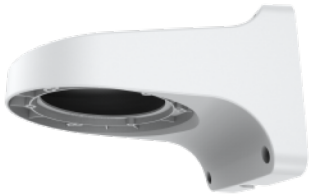

CS-I4HS L-2.8mm-G29 4MP Fixed Turret Network Camera

Value Series

KEY FEATURES

- Metal+Plastic Housing
- Up to 2560×1440@25fps
- S+265/H.265/H.264
- Min. illumination Color: 0.002Lux@F1.6
- Smart IR, IR Range: 30m
- Built-In Mic
- Support tripwire and perimeter
- Operating Conditions -30°C~60°C, 0~95% RH
- POE, IP66

* Listed resolutions are only selectable options. It does not mean that all streams can work at their maximum resolution at the same time.

AVAILABLE MODEL

CS-I4HS L-2.8mm-G29

DIMENSIONS (Unit: mm)

ACCESSORIES

**A29
WALL MOUNT**

**TC-P54BM SPEC: V5
JUNCTION BOX**

**A36
POLE MOUNT**

DISTRIBUTED BY