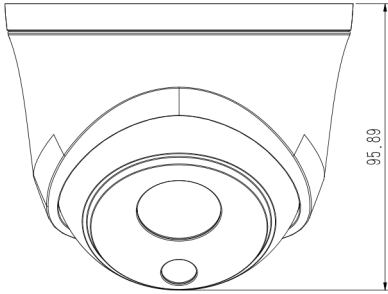

Email: sales@canadasecurity.com
Website: canadasecurity.com

US : +1 301 900 1000
CA : +1 289 800 9000

SPECIFICATIONS

Camera	
Image Sensor	1/2.7" CMOS
Signal System	PAL/NTSC
Min. Illumination	Color:0.002Lux@(F1.6,AGC ON),B/W:0Lux with IR
Shutter Time	1s to 1/100,000s
Day & Night	Dual IR Cut Filter with Auto Switch
Wide Dynamic Range	Digital WDR
Angle Adjustment	pan 0~340°,tilt 0~75°,roate 0~360°
Lens	
Lens Type	Fixed
Focus	2.8mm
Lens Mount	M12
Aperture	F1.6, Fixed
FOV	Horizontal field of view 103.8°; Vertical field of view:56.1°
Illuminator	
IR LEDs	2
IR Range	Up to 30m
Wavelength	850nm
White LEDs/Warmlights	N/A
Compression Standard	
Video Compression	S+265/H.265/H.264
Video Bit Rate	32Kbps~6Mbps
Audio Compression	G.711A/G.711U/ADPCM_D
Audio Bit Rate	8K,32K,48Kbps
Image	
Max. Resolution	2560x1440
Main Stream	PAL:25fps(2560x1440,2304x1296,1920x1080,1280x720) NTSC:24fps(2560x1440),30fps(2304x1296,1920x1080,1280x720)
Sub Stream	PAL:25fps(704x576,704x288,640x360,352x288) NTSC:30fps(704x480,704x240,640x360,352x240)
Third Stream	N/A
Image Setting	Saturation,brightness,contrast,sharpness,adjustable by client software or web browser
Image Enhancement	BLC/3D DNR/HLC
ROI	Support 8 fixed regions of coding
OSD	16x16,32x32,48x48,64x64,adaptable size,Letters Such as Week,Date,Time,Total 1 Regions
Picture Overlay	N/A
Privacy Mask	Yes,4 regions
Smart Defog	Yes
Feature	
Alarm Trigger	Motion Detection,Mask Alarm,IP Address Conflict
Video Analytics	Tripwire,Perimeter
Early Warning(EW)	N/A

* Listed resolutions are only selectable options. It does not mean that all streams can work at their maximum resolution at the same time.

AVAILABLE MODEL

CS-I4HS L-2.8mm-G29

DIMENSIONS (Unit: mm)

ACCESSORIES