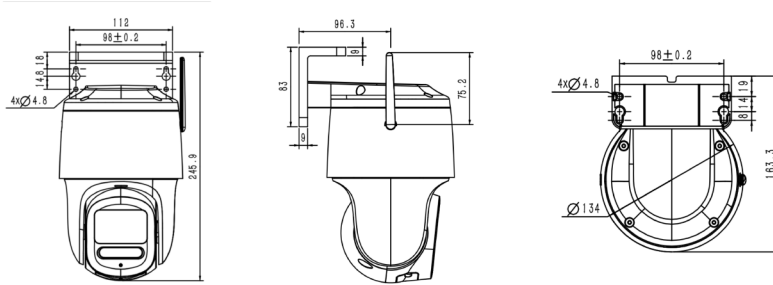

CS-P34S WIFI-4mm-G27 3MP Dual Light Wifi PT Camera

Sharp Series

KEY FEATURES

- Metal+Plastic Housing
- Up to 2304x1296@25fps
- S+265/H.265/H.264
- Min. illumination Color: 0.02Lux@F1.6
- Smart IR, IR Range: 50m
- White Light: 20-30m
- Operating Conditions -30°C~60°C, 0~95% RH
- Built-in Mic, SD Card Slot, Reset Button
- Support Wi-Fi
- IP67

Email: sales@canadasecurity.com
Website: canadasecurity.com

US : +1 301 900 1000
CA : +1 289 800 9000

SPECIFICATIONS

Camera	
Image Sensor	1/2.8" CMOS
Signal System	PAL/NTSC
Min. Illumination	Color: 0.02Lux@ (F1.6, AGC ON), B/W: 0Lux with IR
Shutter Time	1s to 1/100,000s
Day & Night	Dual IR Cut Filter with Auto Switch
Wide Dynamic Range	Digital WDR
Lens	
Lens Type	Fixed
Focus	4mm
Lens Mount	M12
Aperture	F1.6, Fixed
FOV	Horizontal field of view: 90.4° Vertical field of view: 46.8°
Illuminator	
IR LEDs	2
IR Range	Up to 50m
Wavelength	850nm
White LEDs	2
Compression Standard	
Video Compression	S+265/H.265/H.264
Video Bit Rate	32Kbps~6Mbps
Audio Compression	G.711/G.711U
Audio Bit Rate	8K Hz/16K Hz
Image	
Max. Resolution	2304x1296
Main Stream	PAL: 25fps (2304×1296, 1920×1080, 1280×720, 704×576, 640×480) NTSC: 24fps (2304×1296),30fps (1920×1080, 1280×720, 704×480, 640×480)
Sub Stream	PAL: 25fps (704 576, 704 288, 640 360, 352 288) NTSC: 30fps (704×480, 704×240, 640×360, 352×240)
Third Stream	N/A
Image Setting	Saturation, brightness, contrast, sharpness, adjustable by client software or web browser
Image Enhancement	3D DNR/HLC
ROI	N/A
OSD	16 16, 32 32, adaptable size, Letters Such as Week, Date, Time, Total 1 Regions
Picture Overlay	N/A
Privacy Mask	Yes, 4 regions
Smart Defog	Yes
Feature	
Alarm Trigger	IP Address Conflict
Video Analytics	N/A
Early Warning(EW)	Yes

* Listed resolutions are only selectable options. It does not mean that all streams can work at their maximum resolution at the same time.

CS-P34S WIFI-4mm-G27

DIMENSIONS

DISTRIBUTED BY