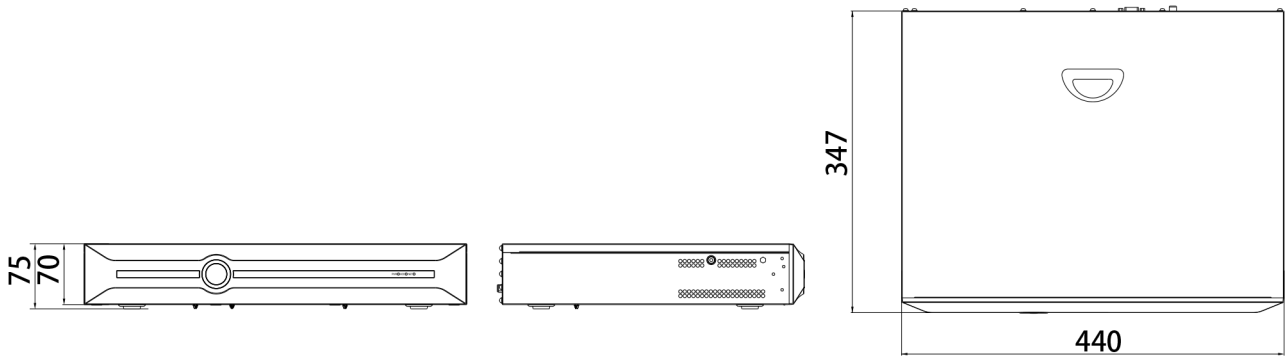

AVAILABLE MODEL
CS-N440 NHC-G27

DIMENSIONS (Unit: mm)

Physical Interfaces

DISTRIBUTED BY