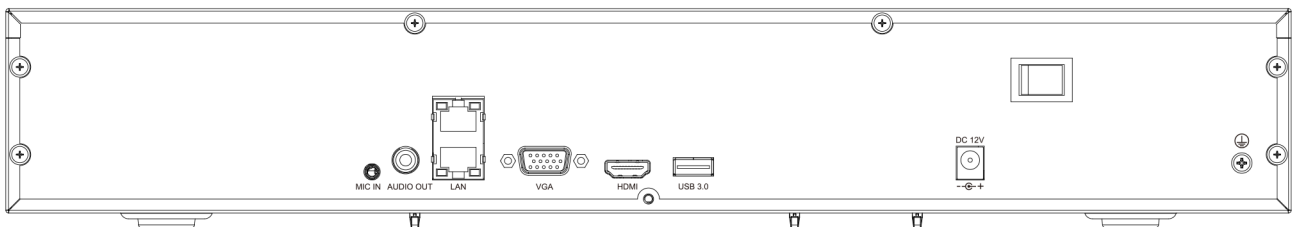

AVAILABLE MODEL
CS-N440 NHC-G27

DIMENSIONS (Unit: mm)

Physical Interfaces

DISTRIBUTED BY