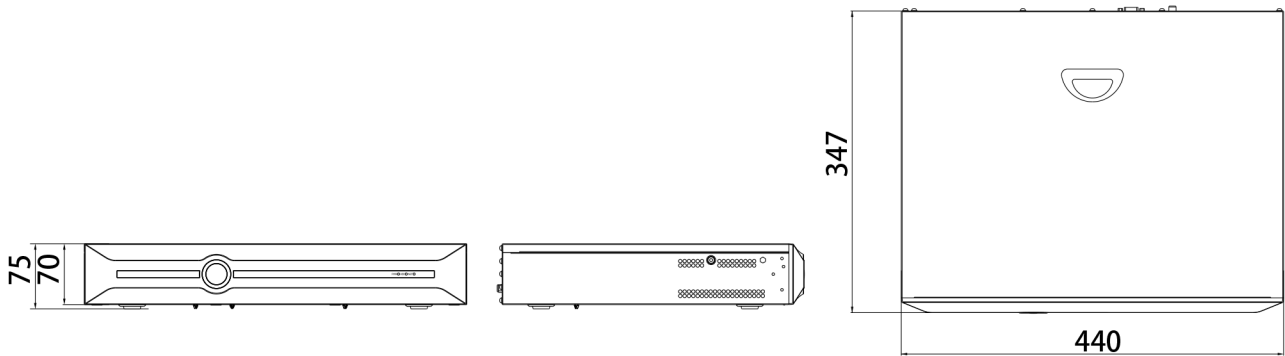

AVAILABLE MODEL
CS-N110 P8-G27

DIMENSIONS (Unit: mm)