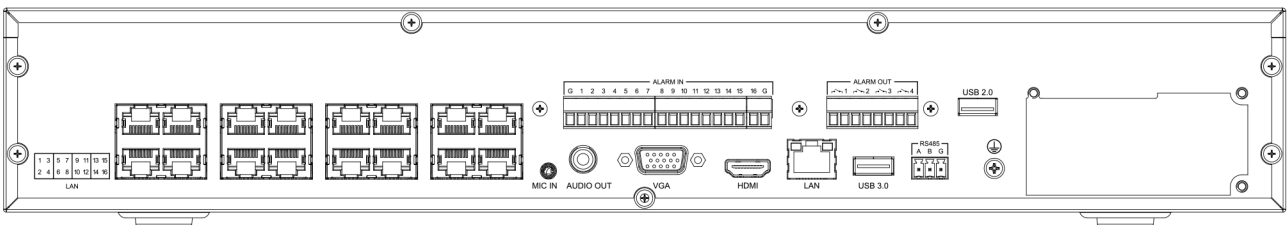

## SPECIFICATIONS

Input	
Video Input	10-ch
Max Resolution	8MP
Two-way Audio Input	1-ch, 3.5mm
Bandwidth	Income 80Mbps; Outgoing 80Mbps
Output	
HDMI/VGA Output	HDMI 1-ch, 3840×2160, 2560×1440, 1920×1080, 1280×720, 1024×768, 1440×900, 1280×800 VGA 1-ch, 1920×1080, 1280×720, 1024×768, 1440×900, 1280×800
Screen Split	1/2/3/4/5/6/7/8/9/10
Audio Output	1 RCA
Decoding	
Decoding Format	S+265/H.265/H.264
Recording Resolution	8MP/6MP/5MP/3MP/1080P/UXGA/720P/VGA/4CIF/DCIF/2CIF/CIF/QCIF
Preview Capability	1x8MP, 1x6MP, 1x5MP, 2x4MP, 2x3MP, 4x1080P, 5x720P, 5x4CIF
Synchronous Playback	1x8MP, 1x6MP, 1x5MP, 2x4MP, 1x3MP, 4x1080P, 8x720P
Records Encryption	Yes
Hard Disk	
SATA	1 SATA interface for 1 HDD
Capacity	Up to 10TB for each HDD
eSATA Interface	N/A
Array Type	N/A
External Interface	
Network Interface	1 RJ45 self-adaptive 10/100 Mbps network interface
USB Interface	2 USB 2.0
Serial Interface	N/A
Alarm In/Out	4/1
Network	
Protocol	TCP/IP, ICMP, HTTP, HTTPS, FTP, DHCP, DNS, DDNS, RTP, RTSP, RTCP, PPPoE, NTP, UPnP, SMTP, IGMP, QoS, IPV4, IPV6, Multicast, ARP, UDP, SNMP, SSL, Telnet, RTMP, NFS
System Compatibility	ONVIF (PROFILE S/T/G), SDK, P2P
POE	
POE Interface	8 RJ45 self-adaptive 10/100 Mbps network interface
Power per POE Port	30W
Max Current per POE Port	600mA
General	
Web Version	Web6
Language	Simple Chinese, Traditional Chinese, English, Spanish, Korean, Italian, Turkish, Russian, Thai, French, Polish, Dutch, Hebraism, Arabic
Operating Conditions	-10°C~55°C, 10%~90% RH
Power Supply	DC48V
Consumption (without HDD)	≤20W (without HDD)
Chassis	1U
Dimensions	45.1×255×231mm, (1.78×10.04×9.09 inch)
Weight (without HDD)	1Kg (2.2lb)

AVAILABLE MODEL  
CS-N110 P8-G27

DIMENSIONS (Unit: mm)

Physical Interfaces

DISTRIBUTED BY

Email: [sales@canadasecurity.com](mailto:sales@canadasecurity.com)  
Website: [canadasecurity.com](http://canadasecurity.com)