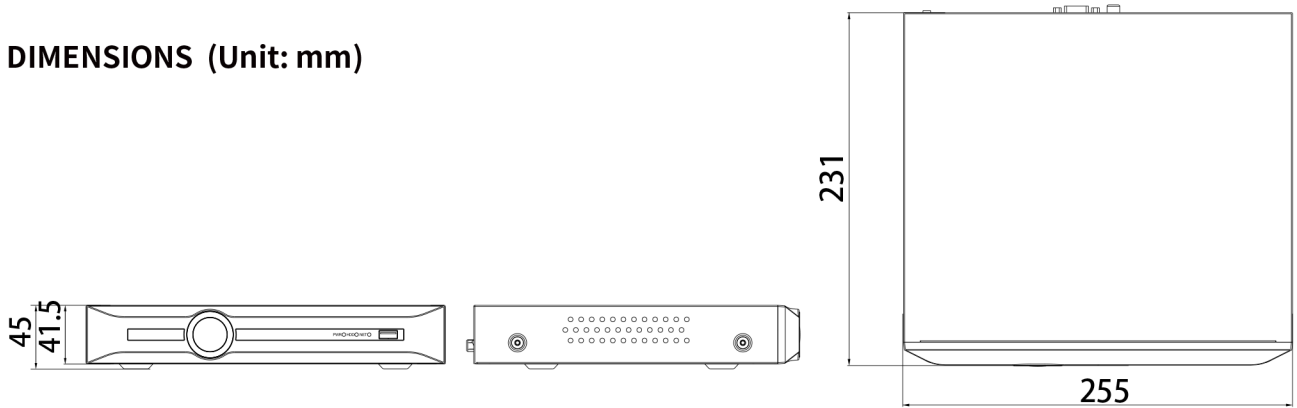

SPECIFICATIONS

Input	
Video Input	5-ch
Max Resolution	8MP
Two-way Audio Input	1-ch, 3.5mm
Bandwidth	Income 80Mbps; Outgoing 80Mbps
Output	
HDMI/VGA Output	HDMI 1-ch, 3840×2160, 2560×1440, 1920×1080, 1280×720, 1024×768, 1440×900, 1280×800 VGA 1-ch, 1920×1080, 1280×720, 1024×768, 1440×900, 1280×800
Screen Split	1/3/4/6
Audio Output	1xRCA
Decoding	
Decoding Format	S+265/H.265/H.264
Recording Resolution	8MP/6MP/5MP/3MP/1080P/UXGA/720P/VGA/4CIF/DCIF/2CIF/CIF/QCIF
Preview Capability	1x8MP, 1x6MP, 1x5MP, 2x4MP, 2x3MP, 4x1080P, 5x720P, 5x4CIF
Synchronous Playback	1x8MP, 1x6MP, 1x5MP, 2x4MP, 1x3MP, 4x1080P, 8x720P
Records Encryption	Yes
Hard Disk	
SATA	1 SATA interface for 1 HDD
Capacity	Up to 10TB for each HDD
eSATA Interface	N/A
Array Type	N/A
External Interface	
Network Interface	1xRJ45 self-adaptive 10/100 Mbps network interface
USB Interface	2xUSB 2.0
Serial Interface	N/A
Alarm In/Out	4/1
Network	
Protocol	TCP/IP, ICMP, HTTP, HTTPS, FTP, DHCP, DNS, DDNS, RTP, RTSP, RTCP, PPPoE, NTP, UPnP, SMTP, IGMP, QoS, IPV4, IPV6, Multicast, ARP, UDP, SNMP, SSL, Telnet, RTMP, NFS
System Compatibility	ONVIF (PROFILE S/T/G), SDK, P2P
POE	
POE Interface	4xRJ45 self-adaptive 10/100 Mbps network interface
Power per POE Port	30W
Max Current per POE Port	600mA
General	
Web Version	Web6
Language	Simple Chinese, Traditional Chinese, English, Spanish, Korean, Italian, Turkish, Russian, Thai, French, Polish, Dutch, Hebraism, Arabic
Operating Conditions	-10°C~55°C, 10%~90% RH
Power Supply	DC48V
Consumption (without HDD)	≤20W (without HDD)
Chassis	1U
Dimensions	45.1×255×231mm, (1.78×10.04×9.09 inch)
Weight (without HDD)	0.95Kg (2.09lb)

AVAILABLE MODEL
CS-N105 P4-G27

DIMENSIONS (Unit: mm)

Physical Interfaces

DISTRIBUTED BY