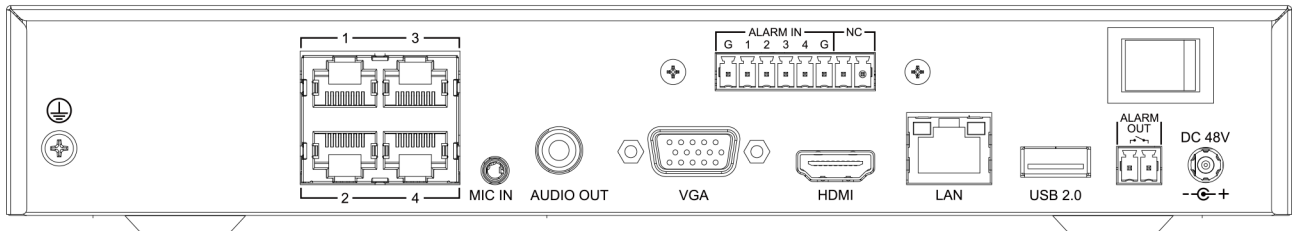

SPECIFICATIONS

Input	
Video Input	5-ch
Max Resolution	8MP
Two-way Audio Input	1-ch, 3.5mm
Bandwidth	Income 80Mbps; Outgoing 80Mbps
Output	
HDMI/VGA Output	HDMI 1-ch, 3840×2160, 2560×1440, 1920×1080, 1280×720, 1024×768, 1440×900, 1280×800 VGA 1-ch, 1920×1080, 1280×720, 1024×768, 1440×900, 1280×800
Screen Split	1/3/4/6
Audio Output	1xRCA
Decoding	
Decoding Format	S+265/H.265/H.264
Recording Resolution	8MP/6MP/5MP/3MP/1080P/UXGA/720P/VGA/4CIF/DCIF/2CIF/CIF/QCIF
Preview Capability	1x8MP, 1x6MP, 1x5MP, 2x4MP, 2x3MP, 4x1080P, 5x720P, 5x4CIF
Synchronous Playback	1x8MP, 1x6MP, 1x5MP, 2x4MP, 1x3MP, 4x1080P, 8x720P
Records Encryption	Yes
Hard Disk	
SATA	1 SATA interface for 1 HDD
Capacity	Up to 10TB for each HDD
eSATA Interface	N/A
Array Type	N/A
External Interface	
Network Interface	1xRJ45 self-adaptive 10/100 Mbps network interface
USB Interface	2xUSB 2.0
Serial Interface	N/A
Alarm In/Out	4/1
Network	
Protocol	TCP/IP, ICMP, HTTP, HTTPS, FTP, DHCP, DNS, DDNS, RTP, RTSP, RTCP, PPPoE, NTP, UPnP, SMTP, IGMP, QoS, IPV4, IPV6, Multicast, ARP, UDP, SNMP, SSL, Telnet, RTMP, NFS
System Compatibility	ONVIF (PROFILE S/T/G), SDK, P2P
POE	
POE Interface	4xRJ45 self-adaptive 10/100 Mbps network interface
Power per POE Port	30W
Max Current per POE Port	600mA
General	
Web Version	Web6
Language	Simple Chinese, Traditional Chinese, English, Spanish, Korean, Italian, Turkish, Russian, Thai, French, Polish, Dutch, Hebraism, Arabic
Operating Conditions	-10°C~55°C, 10%~90% RH
Power Supply	DC48V
Consumption (without HDD)	≤20W (without HDD)
Chassis	1U
Dimensions	45.1×255×231mm, (1.78×10.04×9.09 inch)
Weight (without HDD)	0.95Kg (2.09lb)

AVAILABLE MODEL
CS-N105 P4-G27

DIMENSIONS (Unit: mm)

Physical Interfaces

DISTRIBUTED BY