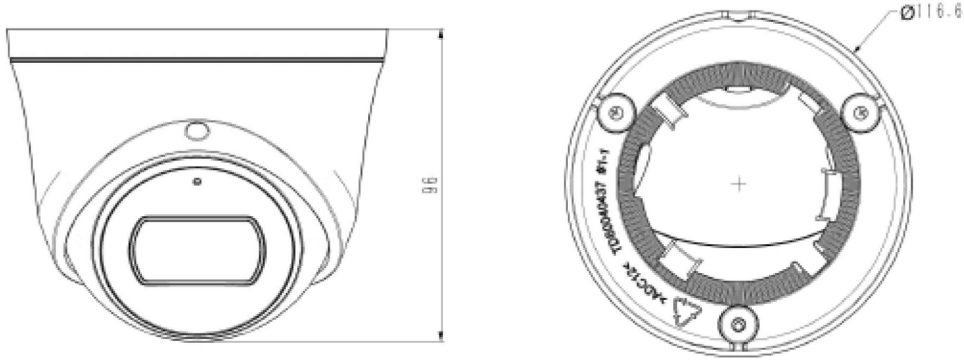

Email: sales@canadasecurity.com
Website: canadasecurity.com

US : +1 301 900 1000
CA : +1 289 800 9000

SPECIFICATIONS

Camera	
Image Sensor	1/2.8" CMOS
Signal System	PAL/NTSC
Min. Illumination	Color: 0.003Lux@ (F1.6, ACG ON), B/W: 0Lux with IR
Shutter Time	1s to 1/100,000s
Day & Night	Dual IR Cut Filter with Auto Switch
Wide Dynamic Range	120dB
Angle Adjustment	pan 0~340°, tilt 0~75°, rotate 0~360°
Lens	
Lens Type	Fixed
Focus	2.8mm
Lens Mount	M12
Aperture	F1.6, Fixed
FOV	Horizontal field of view: 100.1°
Illuminator	
IR LEDs	2
IR Range	Up to 30m
Wavelength	850nm
White LEDs/Warmlights	N/A
Compression Standard	
Video Compression	S+265/H.265/H.264/M-JPEG
Video Bit Rate	32Kbps~16Mbps
Audio Compression	G.711A/G.711U/ADPCM/AAC
Audio Bit Rate	8K~48Kbps
Image	
Max. Resolution	3840×2160
Main Stream	PAL: 20fps (3840×2160, 3072×2048), 25fps (2560×1440, 2304×1296, 1920×1080, 1280×720) NTSC: 20fps (3840×2160, 3072×2048), 30fps (2560×1440, 2304×1296, 1920×1080, 1280×720)
Sub Stream	PAL: 25fps (704 576, 704 288, 640 360, 352 288) NTSC: 30fps (704 480, 704 240, 640 360, 352 240)
Third Stream	PAL: 25fps (704×576, 704×288, 640×360, 352×288) , NTSC: 30fps (704×480, 704×240, 640×480, 352×240)
Image Setting	Saturation, brightness, contrast, sharpness, adjustable by client software or web browser
Image Enhancement	BLC/3D DNR/HLC/Corridor Format
ROI	Support 8 fixed region of coding
OSD	16×16, 32×32, 48×48, 64×64, 96×96, adaptable size, Letters Such as Week, Date, Time, Total 8 Regions
Picture Overlay	Y
Privacy Mask	Yes, 4 regions
Smart Defog	Yes
Feature	
Alarm Trigger	Motion Detection, Mask Alarm, Disk Full, Disk R/W Error, IP Address Conflict, MAC Address Conflict, FTP Server Exception, Voltage Abnormal
Video Analytics	Tripwire, Perimeter
Early Warning(EW)	N/A

* Listed resolutions are only selectable options. It does not mean that all streams can work at their maximum resolution at the same time.

AVAILABLE MODEL

CS-I8XS M-2.8mm-G29

DIMENSIONS

ACCESSORIES

A29
A29 WALL MOUNT