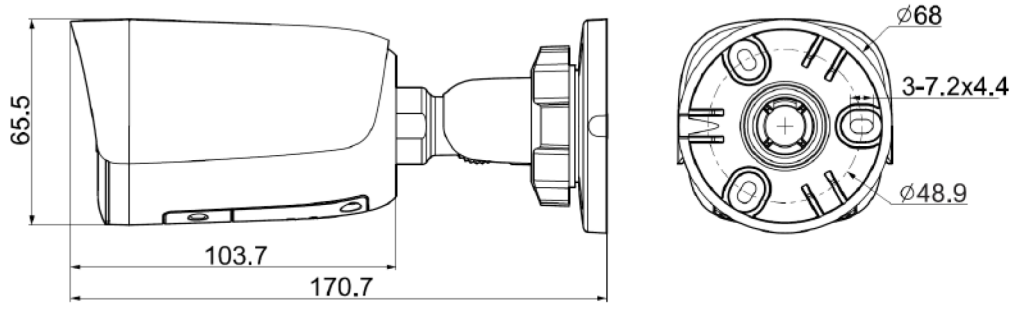

* Listed resolutions are only selectable options. It does not mean that all streams can work at their maximum resolution at the same time.

AVAILABLE MODEL

CS-I8WQ 2.8mm-G29

DIMENSIONS (Unit: mm)

DISTRIBUTED BY