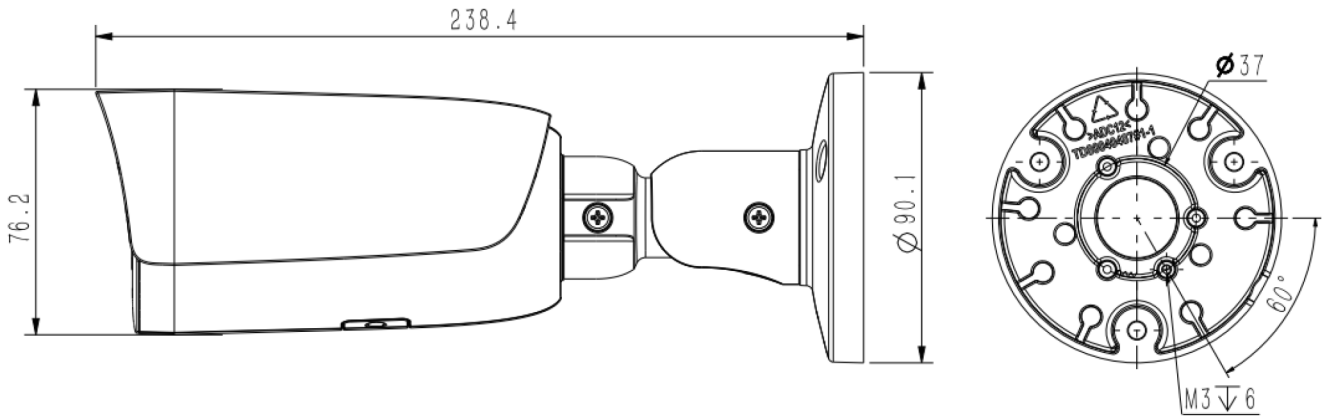

DIMENSIONS (Unit: mm)

ACCESSORIES